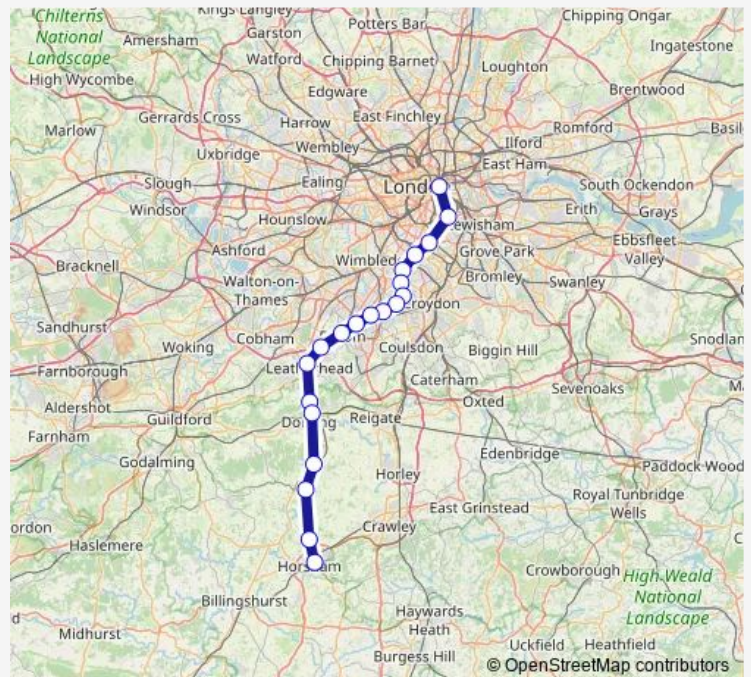

Rail Sn:Lbg->Hrh SN train service from LBG to Hrh

[Go to website](#)

Direction

London Bridge — Horsham

17 stops

[Open route schedule](#)

- London Bridge
- New Cross Gate
- Sydenham
- Norwood Junction
- East Croydon
- South Croydon
- Purley
- Coulsdon South
- Merstham
- Redhill
- Earlswood (Surrey)
- Gatwick Airport
- Three Bridges
- Crawley
- Ifield
- Littlehaven
- Horsham

Route info

Direction: London Bridge

Stops: 17

Trip Duration: 1 hour 9 min

■ Sn:Lbg->Hrh — SN train service from LBG to Hrh

Direction

London Bridge — Horsham

16 stops

Saturday 23:40-23:43

Sunday —

Route info

Direction: London Bridge

Stops: 16

Trip Duration: 1 hour 10 min

Direction

London Bridge — Horsham

Monday 06:26-22:26

Tuesday —

Wednesday —

Thursday —

Friday —

Saturday 07:09-17:19

Sunday —

Route info