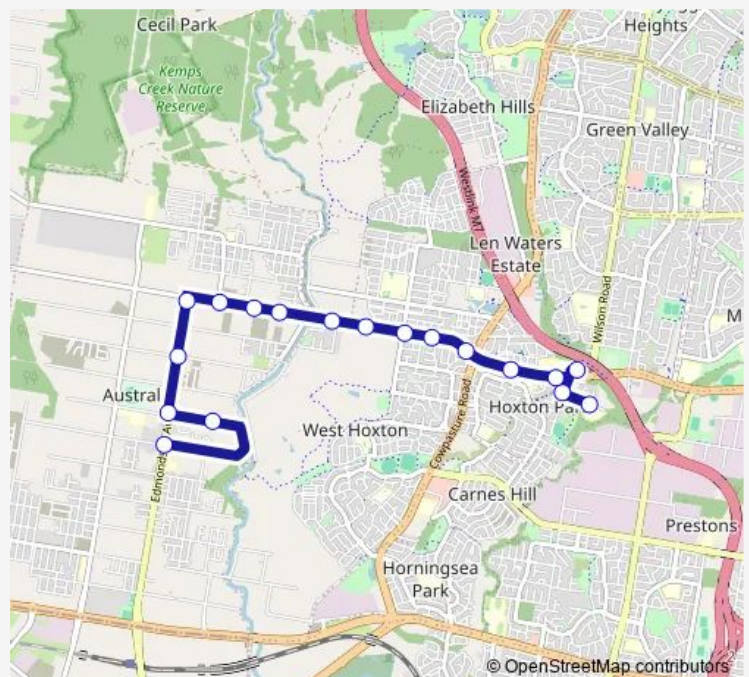

First Av Opp Twentieth Av

Good Samaritan College, School Grounds

Hoxton Park Shops, Hoxton Park Rd

Hoxton Park Rd At Glen Innes Rd

Fifteenth Av After Cowpasture Rd

Fifteenth Av Opp McMaster Av

Fifteenth Av At Second Av

St Antonys Catholic Church, Edmondson Av

Eleventh Av At Twentyninth Av

Austral Public School, Twenty Ninth Av

Route schedule

Good Shepherd Primary School, Twentieth Av — Austral Public School, Twenty Ninth Av

| | |
|-----------|-------|
| Monday | 14:50 |
| Tuesday | 14:50 |
| Wednesday | 14:50 |
| Thursday | 14:50 |
| Friday | — |
| Saturday | — |
| Sunday | — |

Route info

Direction: Good Shepherd Primary School, Twentieth Av

Stops: 18

Trip Duration: 0 hour 25 min

2013 — Good Shepherd PS to Austral

2013 School Bus time schedules and route maps are available in an offline PDF at busmaps.com. Use the busmaps.com website to see live bus times, train schedule or subway schedule, and step-by-step directions for all public transit in Liverpool