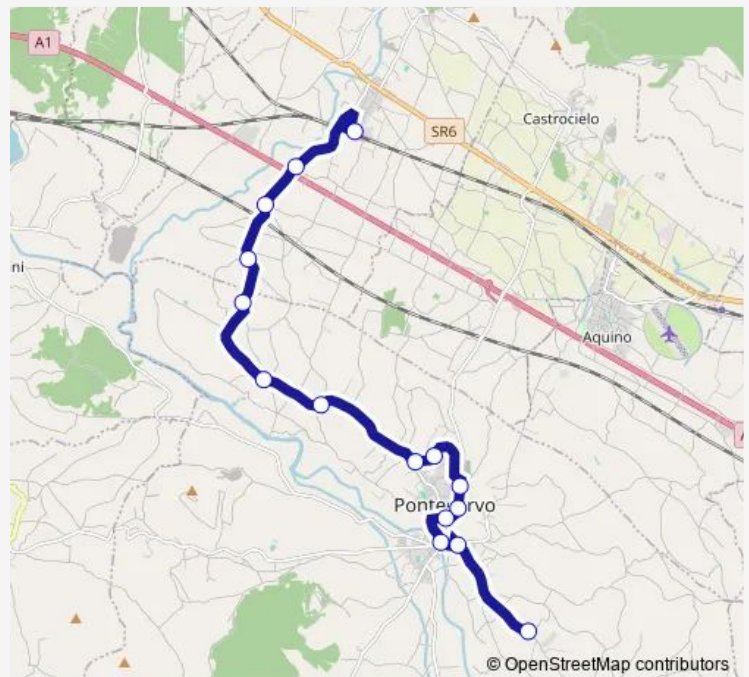

Bus Roccasecca Stazione FS - Pontecorvo (Comune) # Po648a

[Go to website](#)

Direction

Roccasecca | Stazione FS # f7156 — Pontecorvo DEP # Poded

15 stops

[Open route schedule](#)

Roccasecca | Stazione FS # f7156

Pontecorvo | Ospedale # f4299

Pontecorvo | Lungoliri # f4300

Pontecorvo | Via Tre Fontane Via S. Tommaso # f7114

Pontecorvo DEP # Poded

Route schedule

Roccasecca | Stazione FS # f7156 — Pontecorvo DEP # Poded

Monday	14:45
Tuesday	14:45
Wednesday	14:45
Thursday	14:45
Friday	14:45
Saturday	14:40
Sunday	—

Route info

Direction: Roccasecca | Stazione FS # f7156

Stops: 15

Trip Duration: 0 hour 25 min

Bus time schedules and route maps are available in an offline PDF at busmaps.com. Use the busmaps.com website to see live bus times, train schedule or subway schedule, and step-by-step directions for all public transit in Pontecorvo