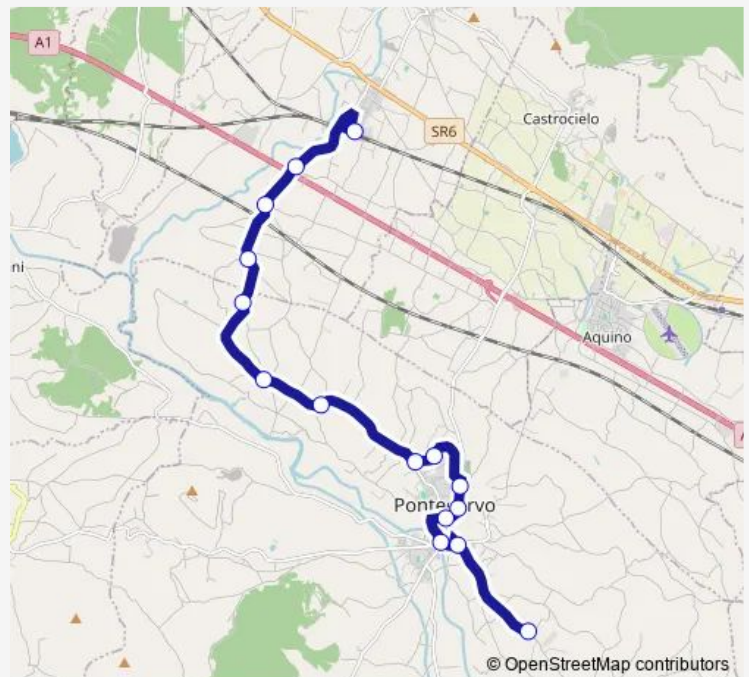

Bus Roccasecca Stazione FS - Pontecorvo (Comune) # Po648a

[Go to website](#)

Direction

ROCCASECCA | Stazione FS # f7156 — Pontecorvo DEP # Podep

15 stops

[Open route schedule](#)

ROCCASECCA | Stazione FS # f7156

Pontecorvo | Ospedale # f4299

Pontecorvo | Lungoliri # f4300

PONTECORVO | Via Tre Fontane Via S. Tommaso # f7114

Pontecorvo DEP # Podep

Route schedule

ROCCASECCA | Stazione FS # f7156 — Pontecorvo DEP # Podep

Monday	14:45
Tuesday	14:45
Wednesday	14:45
Thursday	14:45
Friday	14:45
Saturday	14:40
Sunday	—

Route info

Direction: ROCCASECCA | Stazione FS # f7156

Stops: 15

Trip Duration: 0 hour 25 min

Bus time schedules and route maps are available in an offline PDF at busmaps.com. Use the busmaps.com website to see live bus times, train schedule or subway schedule, and step-by-step directions for all public transit in Pontecorvo