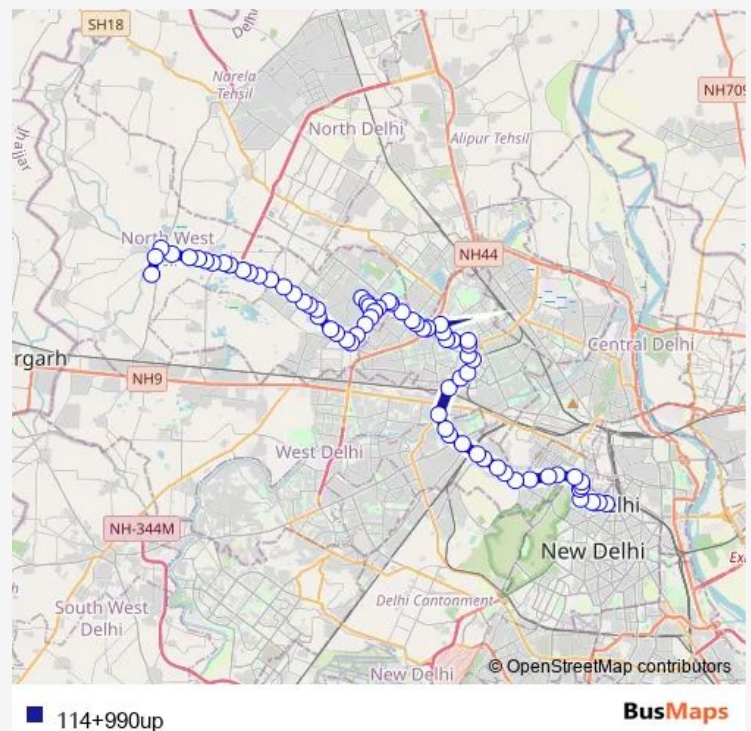

### Route schedule

Shivaji Stadium Terminal — Kanjhawala Depot (Narela Road)

Monday	04:18-17:42
Tuesday	04:18-17:42
Wednesday	04:18-17:42
Thursday	04:18-17:42
Friday	04:18-17:42
Saturday	04:18-17:42
Sunday	04:18-17:42

### Route info

Direction: Shivaji Stadium Terminal

Stops: 74

Trip Duration: 2 hour 16 min

114+990up

Britannia Chowk Shakurpur

Telephone Exchange Shakurpur

Wazirpur DTC Depot Ring Road