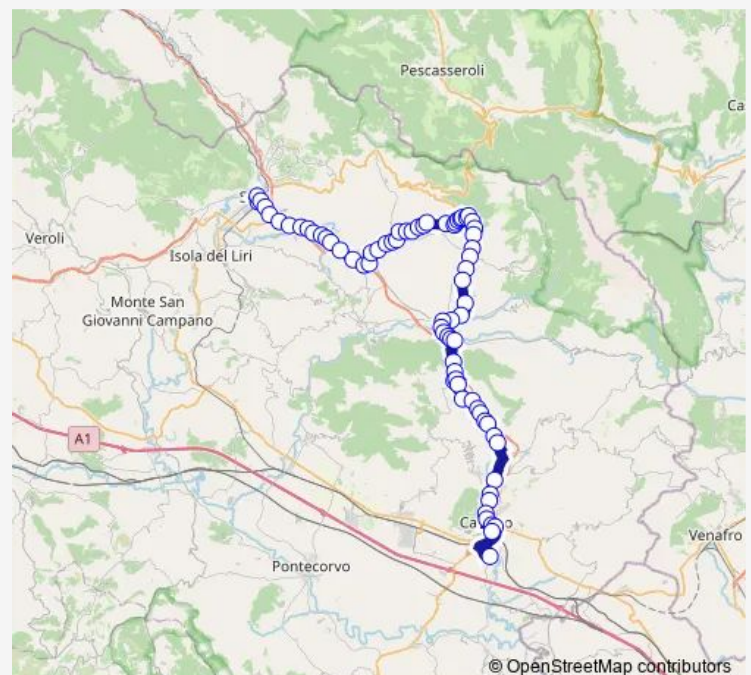

ALVITO | Tiravento # f7504

ALVITO | Corso Equicola # f7505

ALVITO | Via Gallia # f7506

Route schedule

Sora | Stazione FS # f5890 — CASSINO | Ponte Marozzo # f8135

Monday 06:30

Tuesday 06:30

Wednesday 06:30

Thursday 06:30

Friday 06:30

Saturday —

Sunday —

Route info

Direction: Sora | Stazione FS # f5890

Stops: 74

Trip Duration: 1 hour 35 min