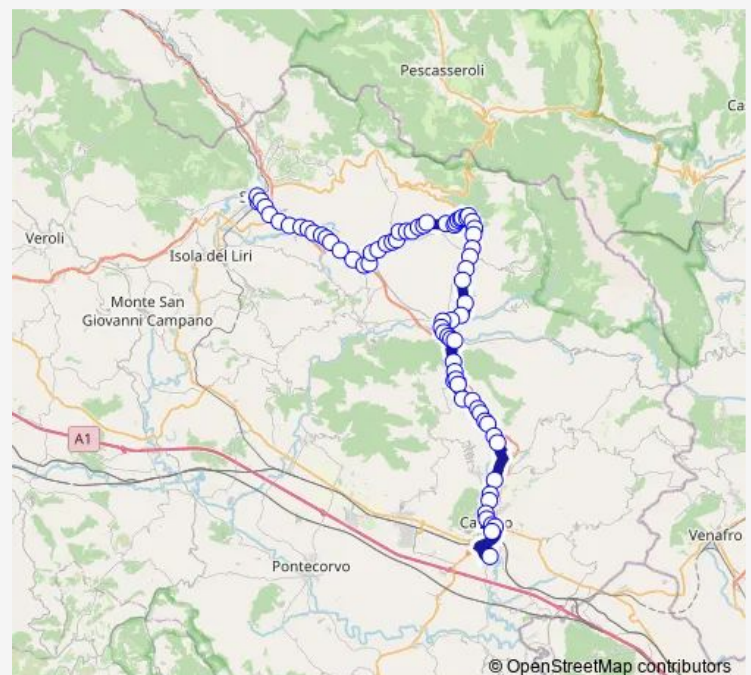

Alvito | Tiravento # f7504

Alvito | Corso Equicola # f7505

Alvito | Via Gallia # f7506

Route schedule

Sora | Stazione FS # f5890 — Cassino | Ponte Marozzo # f8135

Monday 06:30

Tuesday 06:30

Wednesday 06:30

Thursday 06:30

Friday 06:30

Saturday —

Sunday —

Route info

Direction: Sora | Stazione FS # f5890

Stops: 74

Trip Duration: 1 hour 35 min