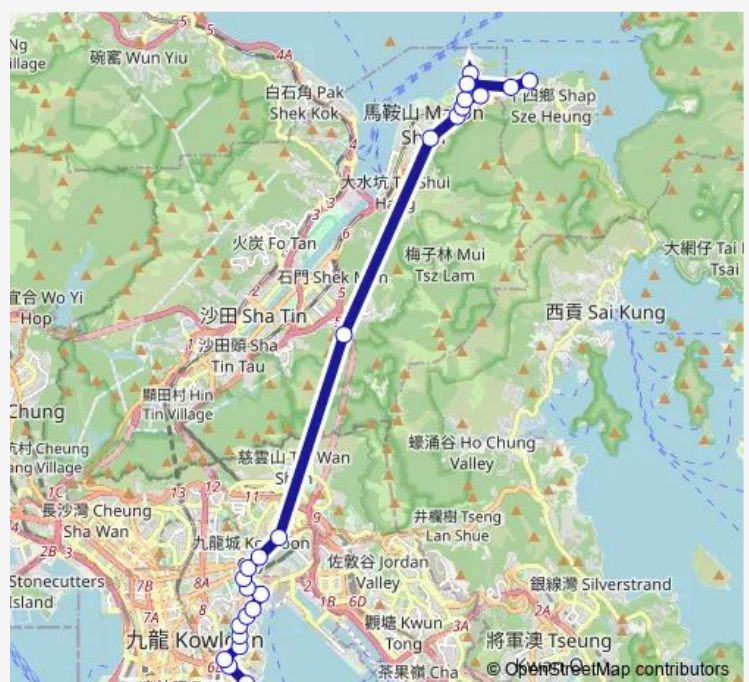

[Kmb+Ctb] Jubilant Place/
Jubilant Place, MA TAU KOK Road[[Kmb] Jubilant Place

[Kmb] THE Family Planning Association OF Hk

[Ctb] Argyle Street Playground, MA TAU Chung Road[[Kmb+Ctb] Argyle Street Playground/
Argyle

Route info

Direction: [Kmb] Hung HOM (Hung Luen Road) BUS Terminus[[Nlb] Hung HOM (Hung Luen Road)

Stops: 24

Trip Duration: 1 hour 11 min

Street Playground, MA TAU Chung Road[[Kmb] Argyle
Street Playground