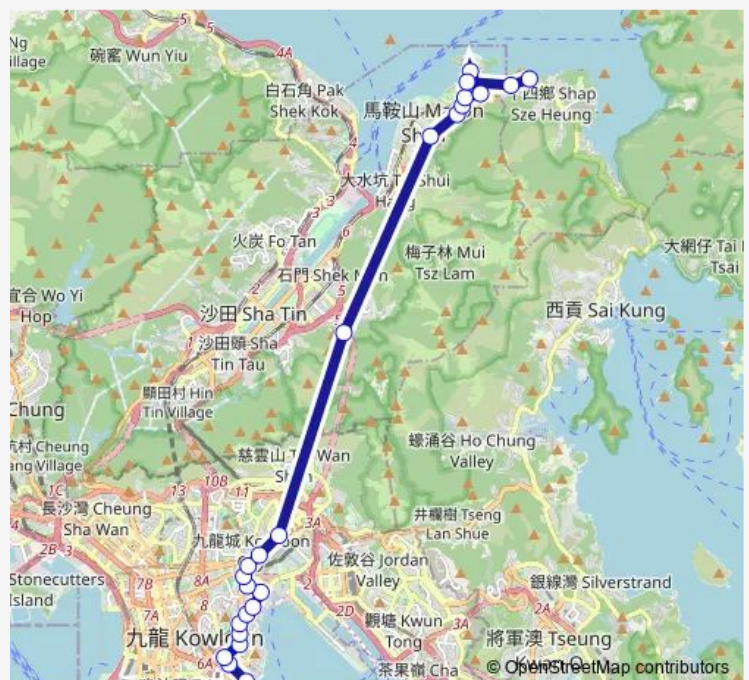

[Kmb+Ctb] Jubilant Place/
Jubilant Place, MA TAU KOK Road[[Kmb] Jubilant Place

[Kmb] THE Family Planning Association OF Hk

[Ctb] Argyle Street Playground, MA TAU Chung Road[[Kmb+Ctb] Argyle Street Playground/
Argyle

Route schedule

[Kmb] Hung HOM (Hung Luen Road) BUS Terminus[[Nlb] Hung HOM (Hung Luen Road) — [Ctb] NAI Chung[[Kmb] NAI Chung

Monday	17:45-18:10
Tuesday	17:45-18:10
Wednesday	17:45-18:10
Thursday	17:45-18:10
Friday	17:45-18:10
Saturday	—
Sunday	—

Route info

Direction: [Kmb] Hung HOM (Hung Luen Road) BUS Terminus[[Nlb] Hung HOM (Hung Luen Road)

Stops: 24

Trip Duration: 1 hour 6 min

■ 85p — NAI Chung - Hung HOM (Hung Luen Road)

Street Playground, MA TAU Chung Road[[Kmb] Argyle
Street Playground