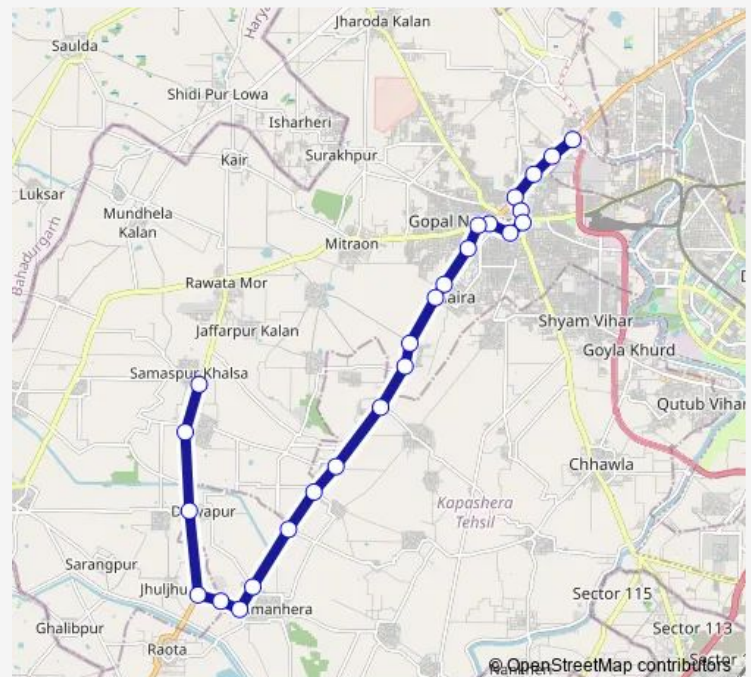

### Route schedule

Dichau Kalan Depot — Samaspur Khalsa

Monday 07:16-21:36

Tuesday 07:16-21:36

Wednesday 07:16-21:36

Thursday 07:16-21:36

Friday 07:16-21:36

Saturday 07:16-21:36

### Route info

Direction: Dichau Kalan Depot

Stops: 25

Trip Duration: 1 hour 19 min

■ 978stlup

BusMaps

Jhul-Jhuli Check Post / Ghumanhera Crossing

Dariyapur Village / Malikpur Crossing