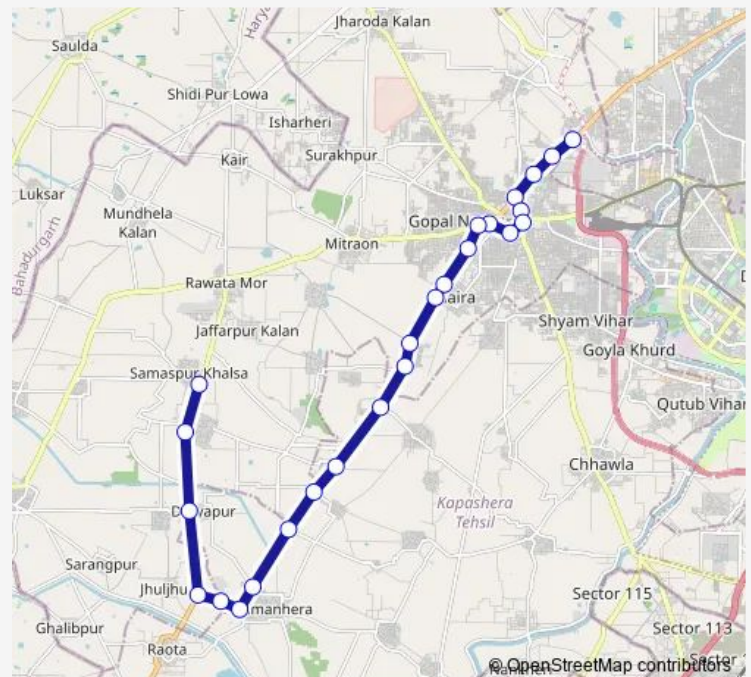

Ghuman Hera More / Shikarpur Crossing

Ghuman Hera Village Main Road

Ghuman Hera DTC Depot

Route schedule

Dichau Kalan Depot — Samaspur Khalsa

Monday 07:16-21:36

Tuesday 07:16-21:36

Wednesday 07:16-21:36

Thursday 07:16-21:36

Friday 07:16-21:36

Saturday 07:16-21:36

Sunday 07:16-21:36

Route info

Direction: Dichau Kalan Depot

Stops: 25

Trip Duration: 1 hour 19 min

■ 978stlup

BusMaps

Jhul-Jhuli Check Post / Ghumanhera Crossing

Dariyapur Village / Malikpur Crossing

Ujwa Gaon

Samaspur Khalsa

978stlup Bus time schedules and route maps are available in an offline PDF at busmaps.com. Use the busmaps.com website to see live bus times, train schedule or subway schedule, and step-by-step directions for all public transit in New Delhi