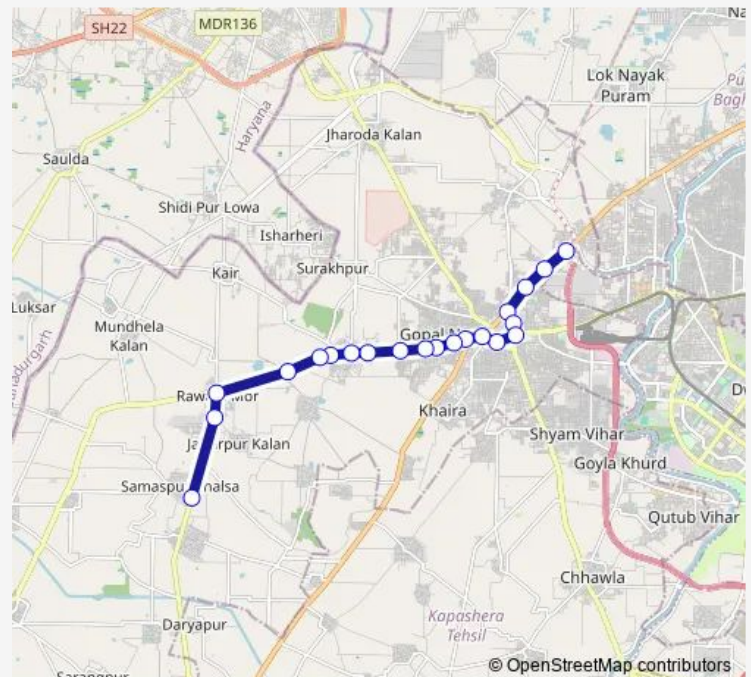

### Route schedule

Dichau Kalan Depot — Samaspur Khalsa

Monday 07:15-21:45

Tuesday 07:15-21:45

Wednesday 07:15-21:45

Thursday 07:15-21:45

Friday 07:15-21:45

Saturday 07:15-21:45

### Route info

Direction: Dichau Kalan Depot

Stops: 21

Trip Duration: 0 hour 48 min

978stlup

BusMaps

978stlup Bus time schedules and route maps are available in an offline PDF at [busmaps.com](https://busmaps.com). Use the [busmaps.com](https://busmaps.com) website to see live bus times, train schedule or subway schedule, and step-by-step directions for all public transit in Najafgarh