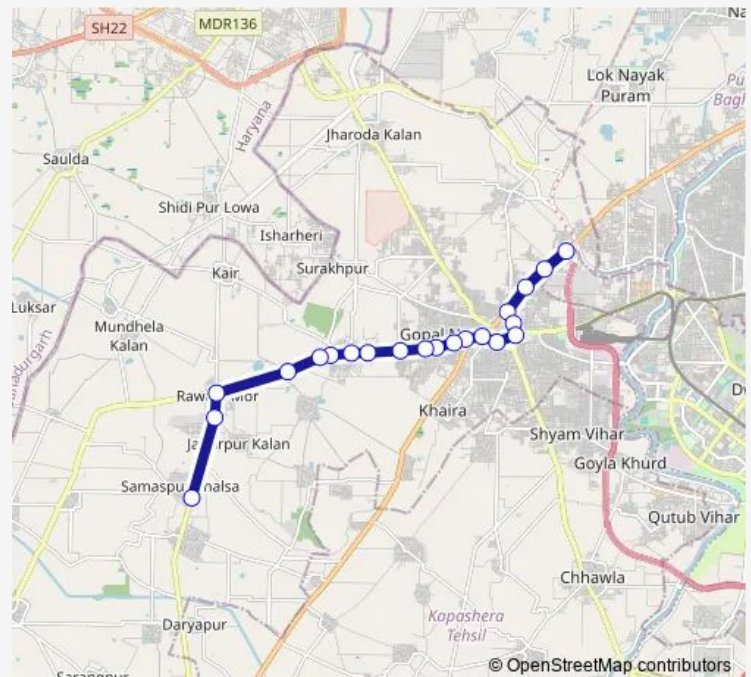

### Route schedule

Dichau Kalan Depot — Samaspur Khalsa

Monday 07:15-21:45

Tuesday 07:15-21:45

Wednesday 07:15-21:45

Thursday 07:15-21:45

Friday 07:15-21:45

Saturday 07:15-21:45

### Route info

Direction: Dichau Kalan Depot

Stops: 21

Trip Duration: 0 hour 48 min

978stlup

BusMaps

978stlup Bus time schedules and route maps are available in an offline PDF at [busmaps.com](https://busmaps.com). Use the [busmaps.com](https://busmaps.com) website to see live bus times, train schedule or subway schedule, and step-by-step directions for all public transit in Najafgarh