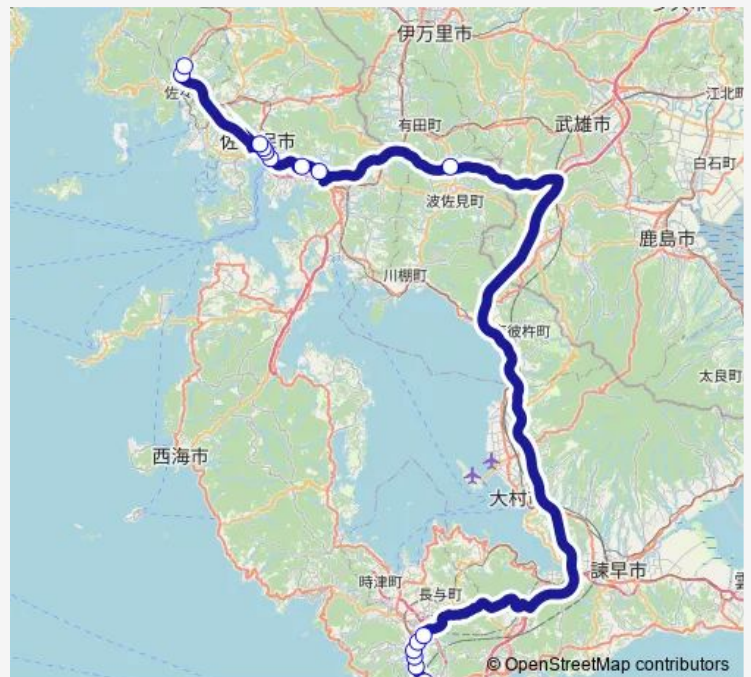

Bus 【高速】佐世保駅前 【高速】佐世保駅前波佐見有田- インター・昭和町

[Go to website](#)

Direction

長崎駅前ターミナル — 佐々バスセンターターミナル

15 stops

[Open route schedule](#)

長崎駅前ターミナル

浦上駅前右回り

平和公園右回り

大橋（長崎）郊外線下り

長大東門前下り

昭和町郊外線下り

波佐見有田インター上り

卸本町入口下り

日宇駅前下り

佐世保バスセンターターミナル

京町下り

島瀬町下り

松浦町国際通り下り

佐々インター下り

佐々バスセンターターミナル

Route schedule

長崎駅前ターミナル — 佐々バスセンターターミナル

Monday 17:30

Tuesday 17:30

Wednesday 17:30

Thursday 17:30

Friday 17:30

Saturday 17:30

Sunday 17:30

Route info

Direction: 長崎駅前ターミナル

Stops: 15

Trip Duration: 2 hour 6 min

■ 【高速】佐世保駅前 — 【高速】
佐世保駅前波佐見有田インター・昭和町