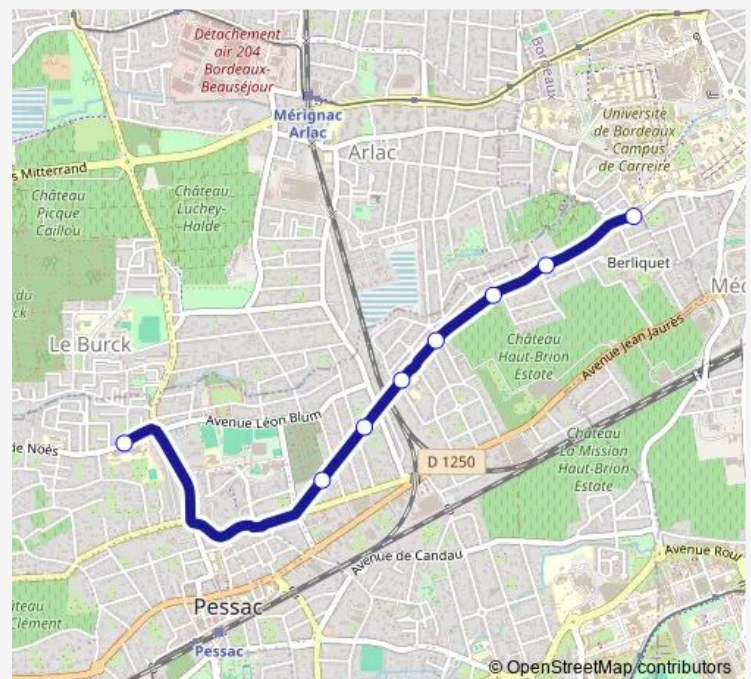

Direction

Collège Noës — Guilbaud

8 stops

[Open route schedule](#)

Collège Noës

Cimetière

Les Erables

Ecole Jean Cordier

Wednesday 13:00

Thursday 17:10

Friday 17:10

Saturday —

Sunday —

Route info

Direction: Collège Noës

Stops: 8

Trip Duration: 0 hour 10 min

Direction

Guilbaud — Collège Noës

8 stops

[Open route schedule](#)

Guilbaud

Rue du Stand

Fraternité

Fauré

Ecole Jean Cordier

Les Erables

Cimetière

Collège Noës

Route schedule

Guilbaud — Collège Noës

Monday	07:40
Tuesday	07:40
Wednesday	07:40
Thursday	07:40
Friday	07:40
Saturday	—
Sunday	—