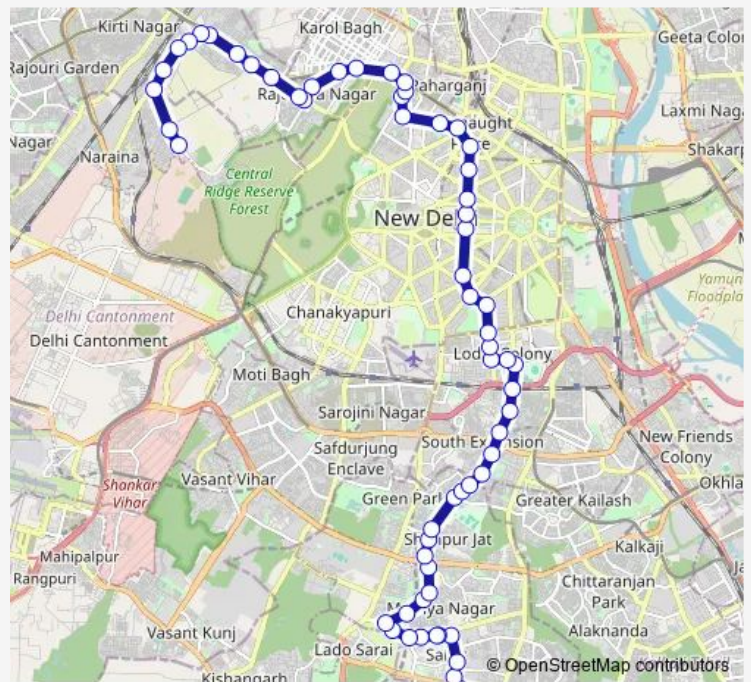

### Route schedule

Hamdard Nagar / Sangam Vihar — Inderpuri Ablock

Monday 04:45-21:50

Tuesday 04:45-21:50

Wednesday 04:45-21:50

Thursday 04:45-21:50

Friday 04:45-21:50

Saturday 04:45-21:50

### Route info

Direction: Hamdard Nagar / Sangam Vihar

Stops: 69

Trip Duration: 2 hour 0 min

522aspldown

BusMaps

Bhavishya Nidhi Enclave

Panchsheel Club