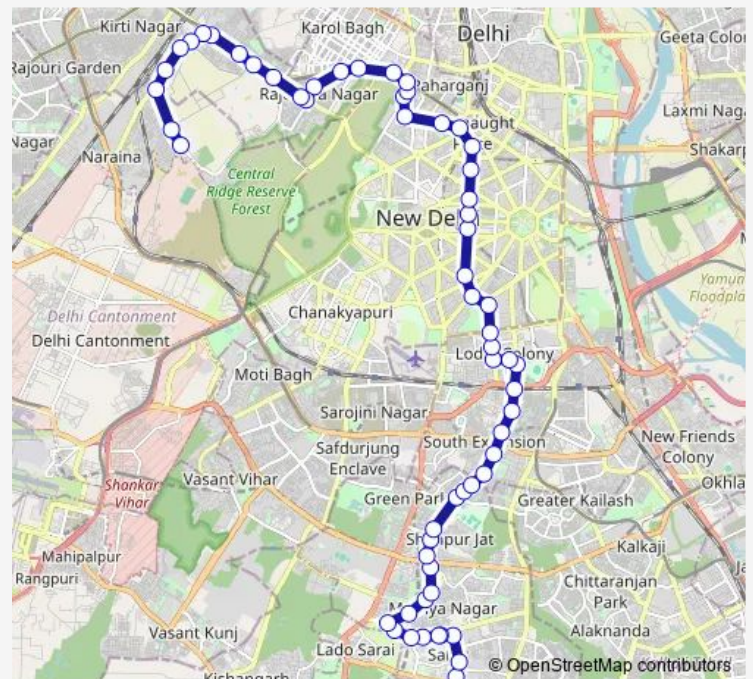

Aurobindo College

Malviya Nagar

Begumpur (Malviya Nagar)

Route schedule

Hamdard Nagar / Sangam Vihar — Inderpuri Ablock

Monday 04:45-21:50

Tuesday 04:45-21:50

Wednesday 04:45-21:50

Thursday 04:45-21:50

Friday 04:45-21:50

Saturday 04:45-21:50

Sunday 04:45-21:50

Route info

Direction: Hamdard Nagar / Sangam Vihar

Stops: 69

Trip Duration: 2 hour 0 min