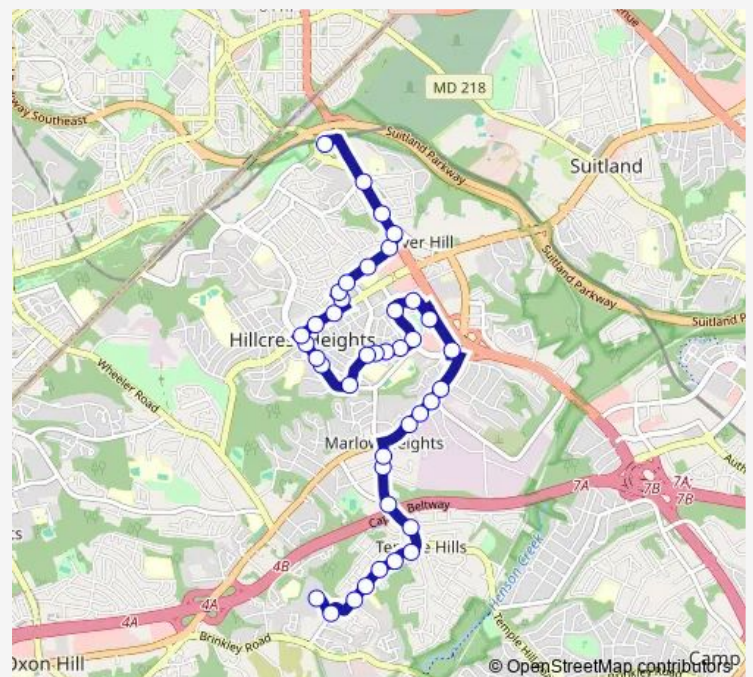

Thursday 04:50-24:00

Friday 04:50-24:00

Saturday 06:19-22:48

Sunday 07:50-20:50

Route info

Direction: Heather Hill Apt+Main Entrance

Stops: 40

Trip Duration: 0 hour 28 min

H12 — Marlow Heights-Temple Hills

St Clair Dr+Norcross St

St Clair Dr+Murdock St

St Clair Dr+Lyons St

Lyons St+Olson St

23 Pkwy+Kirby Dr

23 Pkwy+Kenton Pl

23 Pkwy+Jameson St

Iverson St+23 Pkwy

Iverson St+23 Pl

Iverson St+24 Av

25 Av+Iverson St

Colebrooke Dr+25 Av

Colebrooke Dr+26 Av

Colebrooke Dr+28 Pkwy

Colebrooke Dr+Fairlawn Av

## Route info

Direction: Naylor Rd Station+Bay D

Stops: 41

Trip Duration: 0 hour 27 min

Marlow Heights Ctr+28 Av Entrance

St Barnabas Rd+28 Av

St Barnabas Rd+Leisure Dr

St Barnabas Rd+Stamp Rd