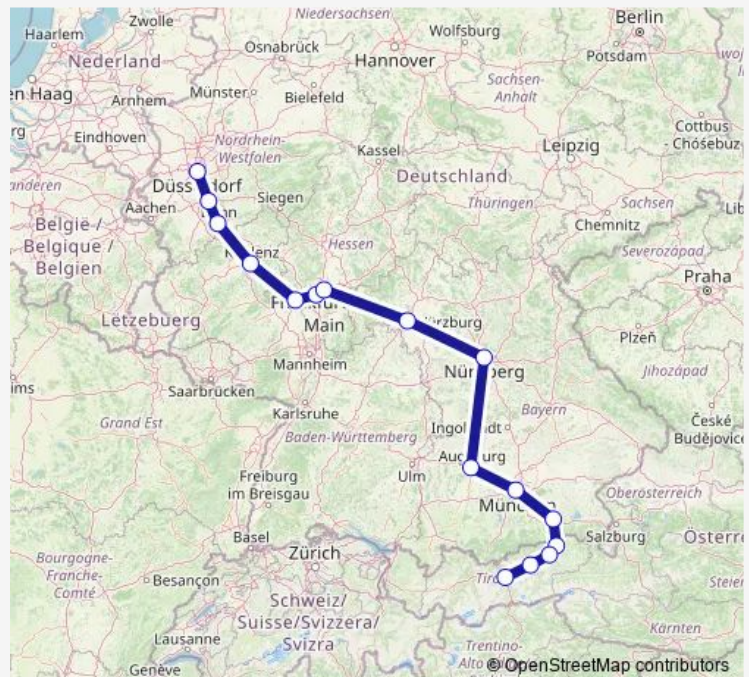

### Direction

Düsseldorf Hbf — Innsbruck Hbf

16 stops

[Open route schedule](#)

Düsseldorf Hbf

Köln Hbf

Bonn Hbf

Koblenz Hbf

Kufstein

Wörgl Hbf

Jenbach

Innsbruck Hbf

### Route schedule

Düsseldorf Hbf — Innsbruck Hbf

Monday 20:32-20:54

Tuesday 20:32-20:54

Wednesday 20:32-20:54

Thursday 20:32-20:54

Friday 20:32-20:54

Saturday 20:32-20:54

### Route info

Direction: Düsseldorf Hbf

Stops: 16

Trip Duration: 13 hour 8 min

■ NJ 421

**Direction**

Düsseldorf Hbf — Innsbruck Hbf

16 stops