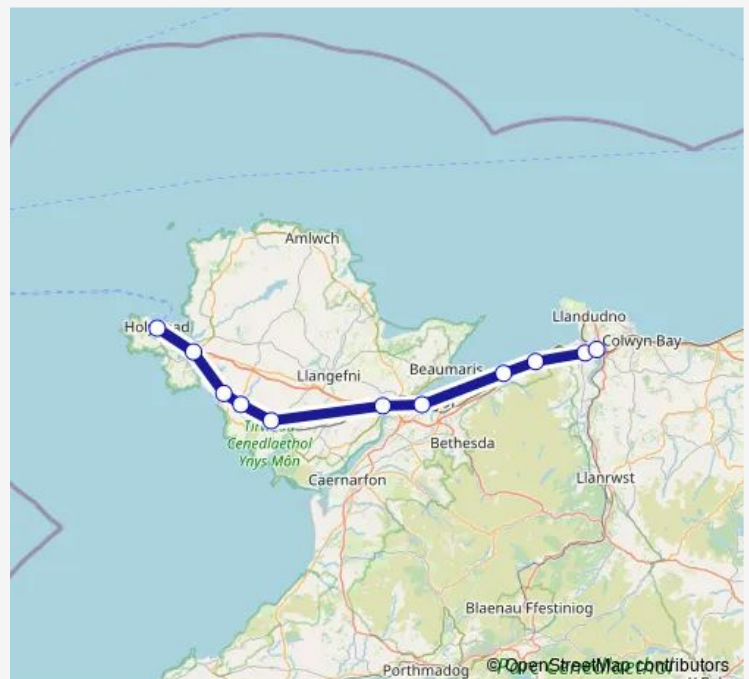

Rail Aw:Hhd->Llj AW train service from HHD to Llj

[Go to website](#)

Direction

Holyhead — Llandudno Junction

11 stops

[Open route schedule](#)

Holyhead

Valley

Rhosneigr

Ty Croes

Bodorgan

Llanfairpwll

Bangor (Gwynedd)

Llanfairfechan

Penmaenmawr

Conwy

Llandudno Junction

Route schedule

Holyhead — Llandudno Junction

Monday	—
Tuesday	05:02
Wednesday	05:02
Thursday	05:02
Friday	—
Saturday	—
Sunday	07:50-21:40

Route info

Direction: Holyhead

Stops: 11

Trip Duration: 1 hour 0 min