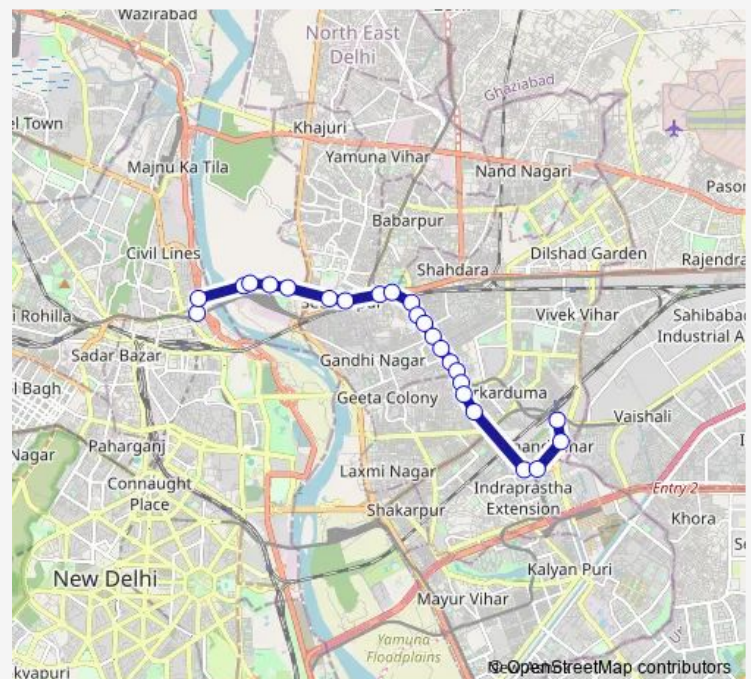

### Route schedule

Maharana Pratap Isbt — Anand Vihar Isbt Terminal

Monday 05:45-22:42

Tuesday 05:45-22:42

Wednesday 05:45-22:42

Thursday 05:45-22:42

Friday 05:45-22:42

Saturday 05:45-22:42

### Route info

Direction: Maharana Pratap Isbt

Stops: 24

Trip Duration: 0 hour 46 min

GL-23up

BusMaps

Hassanpur Village

Gazipur Depot