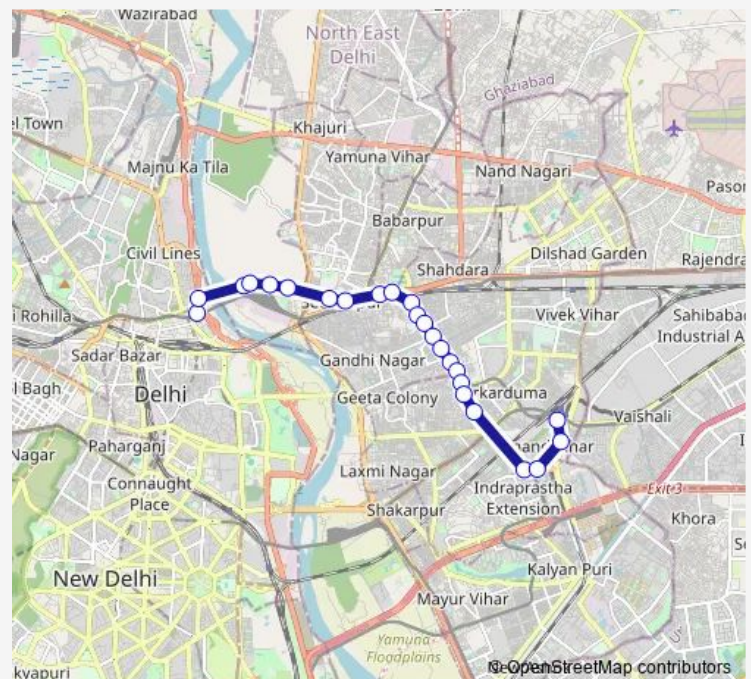

### Direction

Maharana Pratap Isbt — Anand Vihar Isbt Terminal

24 stops

[Open route schedule](#)

Maharana Pratap Isbt

Isbt Ring Road

Metro Train Depot

Metro Train Depot

### Route schedule

Maharana Pratap Isbt — Anand Vihar Isbt Terminal

Monday 05:45-22:42

Tuesday 05:45-22:42

Wednesday 05:45-22:42

Thursday 05:45-22:42

Friday 05:45-22:42

Saturday 05:45-22:42

### Route info

Direction: Maharana Pratap Isbt

Stops: 24

Trip Duration: 0 hour 46 min

GL-23up

BusMaps

Hassanpur Village

Gazipur Depot