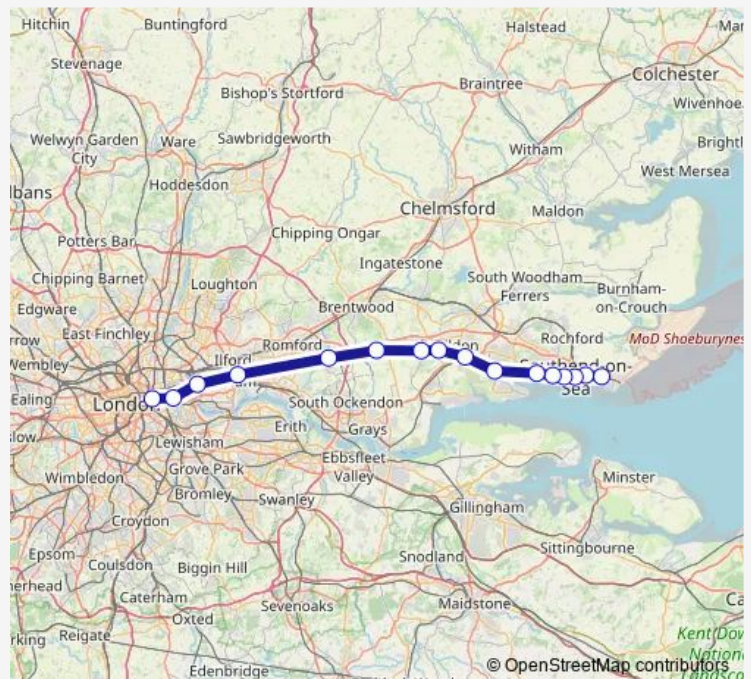

Tilbury Town

Grays

Purfleet

Rainham (London)

Dagenham Dock

Barking

West Ham

Limehouse

Saturday —

Sunday —

Route info

Direction: Thorpe Bay

Stops: 19

Trip Duration: 1 hour 21 min

■ Cc:Tpb->Fst — CC train service from TPB to Fst

Direction

Thorpe Bay — London Fenchurch Street

16 stops

[Open route schedule](#)

Thorpe Bay

Southend East

Southend Central

Westcliff-on-Sea

Chalkwell

Thursday 05:42-16:38

Friday 05:42-16:38

Saturday —

Sunday —

Route info

Direction: Thorpe Bay

Stops: 16

Trip Duration: 1 hour 11 min