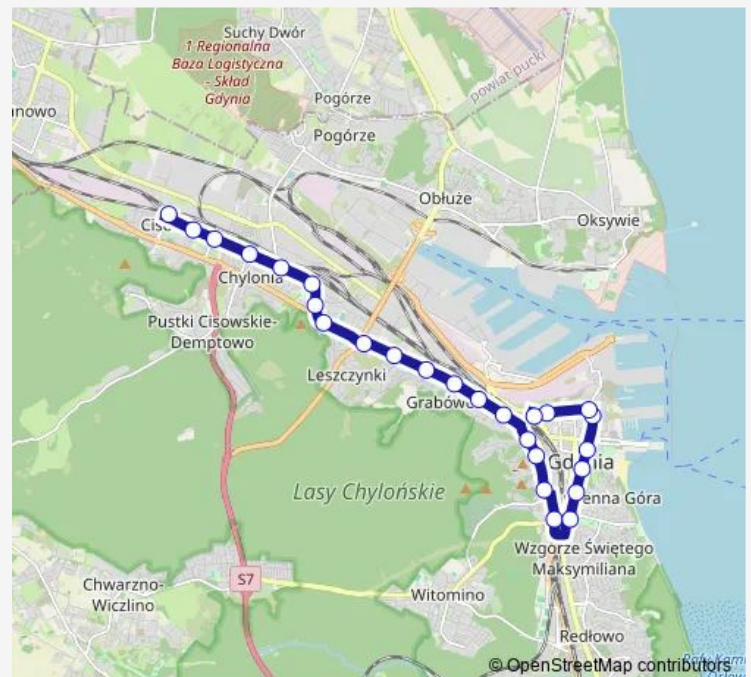

### Route schedule

Cisowa SKM 06 — Gdynia Dworzec Gł. PKP 02

Monday 05:06-22:16

Tuesday 05:06-22:16

Wednesday 05:06-22:16

Thursday 05:06-22:16

Friday 05:06-22:16

Saturday 04:46-22:16

### Route info

Direction: Cisowa SKM 06

Stops: 26

Trip Duration: 0 hour 39 min

■ 22 — Gdynia Dworzec Gł. PKP - Cisowa Skm

BusMaps

Skwer Kościuszki - Infobox 01

Plac Kaszubski - Świętojańska 01

## Route info

Direction: Gdynia Dworzec Gł. PKP 50

Stops: 27

Trip Duration: 0 hour 34 min

Piaskowa 02

Cisowa SKM 02

**Direction**

undefined — undefined

**Route info**

Direction:

Stops: 0

Trip Duration: – min

22 Trolleybus time schedules and route maps are available in an offline PDF at busmaps.com. Use the busmaps.com website to see live bus times, train schedule or subway schedule, and step-by-step directions for all public transit in Gdynia