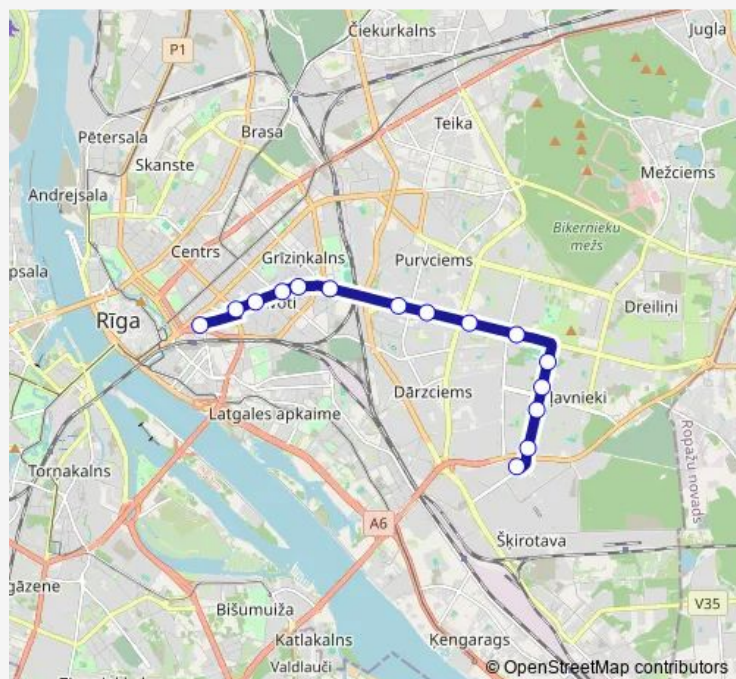

### Route schedule

E.Birznieka-Upīša iela — Katlakalna iela

Monday 05:06-23:27

Tuesday 05:06-23:27

Wednesday 05:06-23:27

Thursday 05:06-23:27

Friday 05:06-23:27

Saturday 06:00-23:25

### Route info

Direction: E.Birznieka-Upīša iela

Stops: 15

Trip Duration: 0 hour 22 min