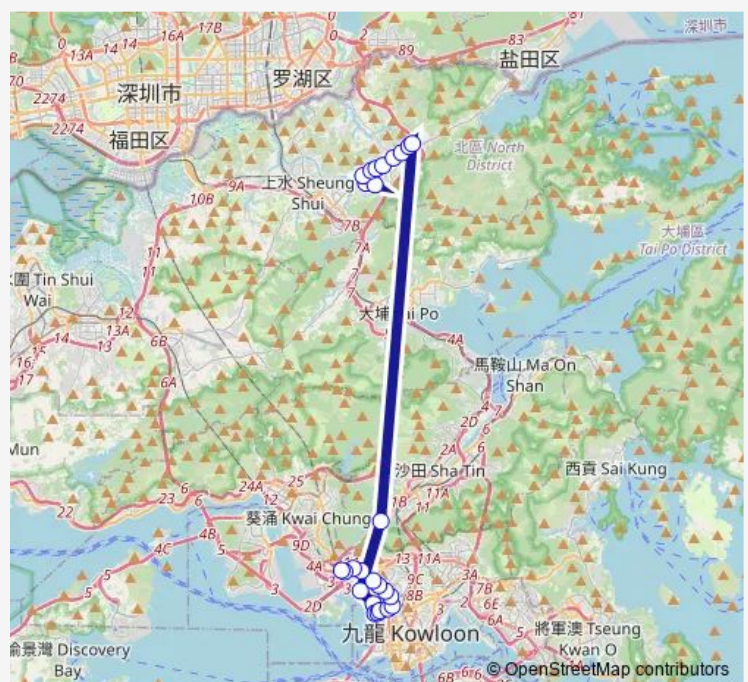

Route schedule

[Ctb] Queen'S Hill Estate[[Kmb] Queen'S Hill BUS Terminus — [Ctb] Cheung SHA WAN (KOM Tsun Street)

Monday	05:35-17:40
Tuesday	05:35-17:40
Wednesday	05:35-17:40
Thursday	05:35-17:40
Friday	05:35-17:40
Saturday	05:35-20:00
Sunday	05:35-20:00

Route info

Direction: [Ctb] Queen'S Hill Estate[[Kmb] Queen'S Hill BUS Terminus

Stops: 26

Trip Duration: 1 hour 37 min

[Ctb] FOO Kwai Street, TAI KOK Tsui Road[[Kmb+Ctb]
FOO Kwai Street/
Foo Kwai Street, TAI KOK Tsui
Road[[Kmb] FOO Kwai Street