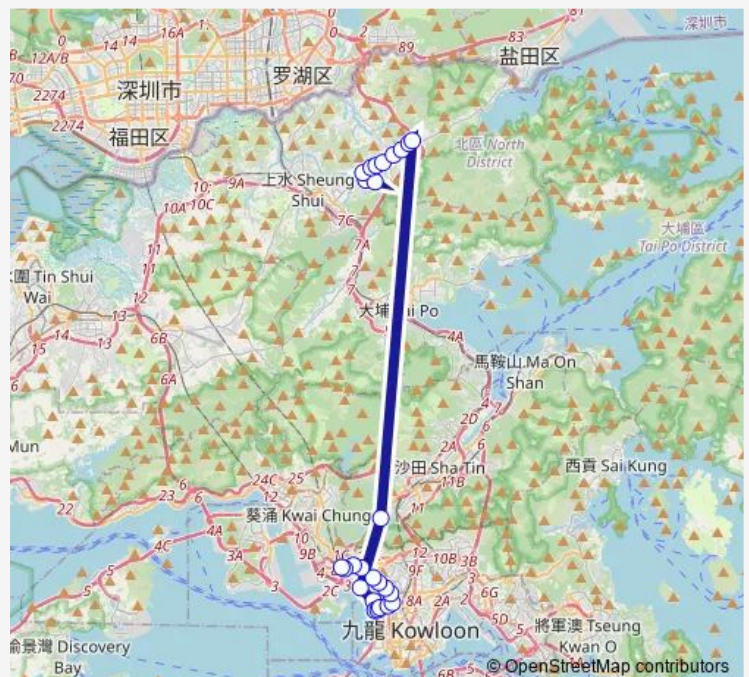

Route schedule

[Ctb] Queen'S Hill Estate|[Kmb] Queen'S Hill BUS Terminus — [Ctb] Cheung SHA WAN (KOM Tsun Street)

Monday	05:35-17:40
Tuesday	05:35-17:40
Wednesday	05:35-17:40
Thursday	05:35-17:40
Friday	05:35-17:40
Saturday	05:35-20:00
Sunday	05:35-20:00

Route info

Direction: [Ctb] Queen'S Hill Estate|[Kmb] Queen'S Hill BUS Terminus

Stops: 26

Trip Duration: 1 hour 33 min

79X — Queen'S Hill Fanling - Cheung SHA WAN (KOM Tsun Street) **BusMaps**

[Ctb] FOO Kwai Street, TAI KOK Tsui Road[[Kmb+Ctb] FOO Kwai Street/
Foo Kwai Street, TAI KOK Tsui Road[[Kmb] FOO Kwai Street