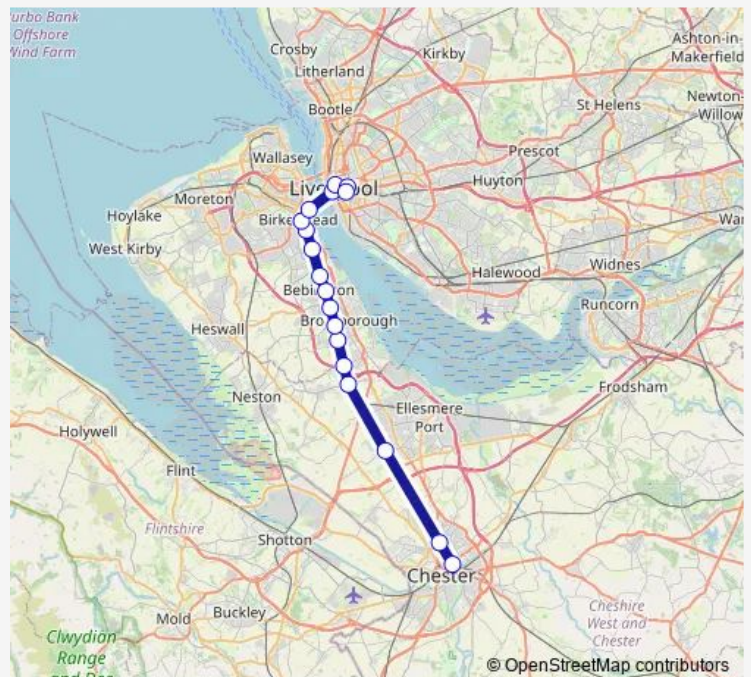

Rail Me: Ctr->Lvc ME train service from CTR to Lvc

[Go to website](#)

Direction

Chester — Liverpool Central

18 stops

[Open route schedule](#)

- Chester
- Bache
- Capenhurst
- Hooton
- Eastham Rake
- Bromborough
- Bromborough Rake
- Spital
- Port Sunlight
- Bebington
- Rock Ferry
- Green Lane
- Birkenhead Central
- Birkenhead Hamilton Square
- Liverpool James Street
- Moorfields
- Liverpool Lime Street
- Liverpool Central

Route schedule

Chester — Liverpool Central

Monday	07:22
Tuesday	07:22
Wednesday	07:22
Thursday	07:22
Friday	07:22
Saturday	—
Sunday	—

Route info

Direction: Chester

Stops: 18

Trip Duration: 0 hour 45 min

■ Me: Ctr->Lvc — ME train service from CTR to Lvc

Me:Ctr->Lvc Rail time schedules and route maps are available in an offline PDF at busmaps.com. Use the busmaps.com website to see live bus times, train schedule or subway schedule, and step-by-step directions for all public transit in Liverpool