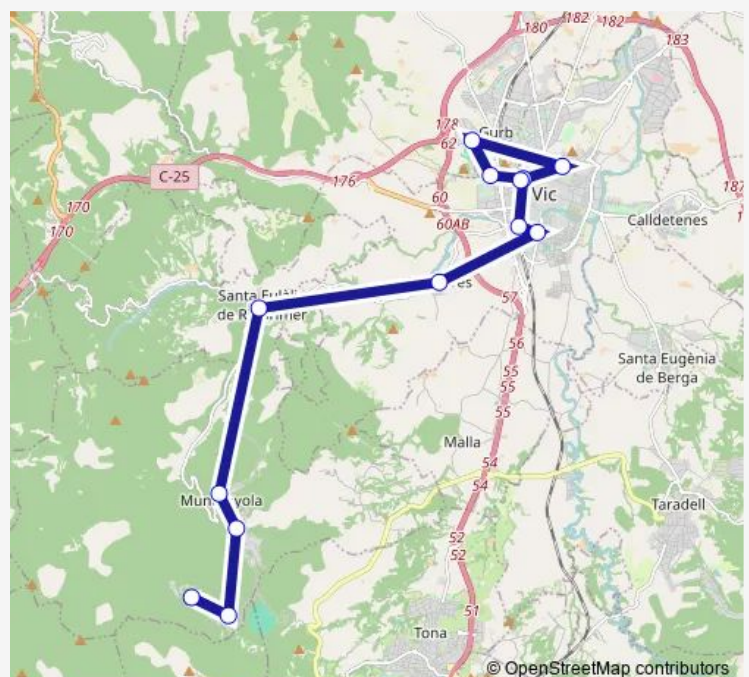

Bus L0675 (470 L5) Muntanyola-Santa Eulàlia de Riuprimer-Vic

[Go to website](#)

Direction

Fontanelles (c. Subirana) — Vic (estació d'autobusos)

13 stops

[Open route schedule](#)

Fontanelles (c. Subirana)

Fontanelles (c. Estany - c. Vilafort)

Route info

Direction: Fontanelles (c. Subirana)

Stops: 13

Trip Duration: 1 hour 25 min

■ L0675 — (470 L5) Muntanyola-Santa Eulàlia de Riuprimer-Vic

Direction

c. Mas d'Osona - c. Olivera (IES) — Fontanelles (c. Subirana)

Route schedule

c. Mas d'Osona - c. Olivera (IES) — Fontanelles (c. Subirana)

Monday 08:00-19:15

Tuesday 08:00-19:15

Wednesday 08:00-19:15

Thursday 08:00-19:15

Friday 08:00-19:15

Saturday 08:15-13:15

Sunday —

Route info

Direction: c. Mas d'Osona - c. Olivera (IES)

Stops: 14

Trip Duration: 1 hour 30 min

L0675 Bus time schedules and route maps are available in an offline PDF at busmaps.com. Use the busmaps.com website to see live bus times, train schedule or subway schedule, and step-by-step directions for all public transit in Vic