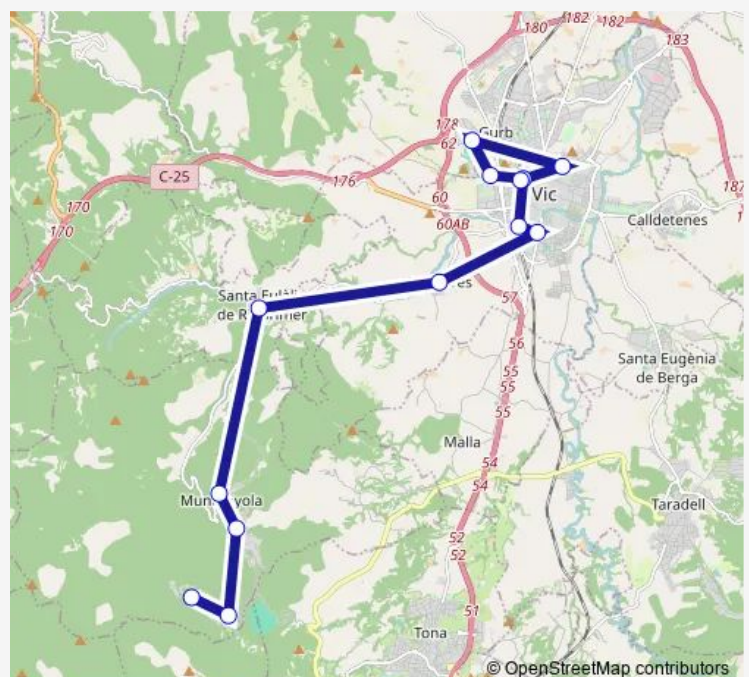

### Route info

Direction: Fontanelles (c. Subirana)

Stops: 13

Trip Duration: 1 hour 25 min

■ L0675 — (470 L5) Muntanyola-Santa Eulàlia de Riuprimer-Vic

## Direction

c. Mas d'Osona - c. Olivera (les) — Fontanelles (c. Subirana)

14 stops

[Open route schedule](#)

c. Mas d'Osona - c. Olivera (les)

IES Jaume Callís (A)

av. Sant Bernat Calbó (IES Vic)

Vic (estació d'autobusos)

## Route schedule

c. Mas d'Osona - c. Olivera (les) — Fontanelles (c. Subirana)

Monday 08:00-19:15

Tuesday 08:00-19:15

Wednesday 08:00-19:15

Thursday 08:00-19:15

Friday 08:00-19:15

Saturday 08:15-13:15

## Route info

Direction: c. Mas d'Osona - c. Olivera (les)

Stops: 14

Trip Duration: 1 hour 30 min

L0675 Bus time schedules and route maps are available in an offline PDF at [busmaps.com](https://busmaps.com). Use the [busmaps.com](https://busmaps.com) website to see live bus times, train schedule or subway schedule, and step-by-step directions for all public transit in Vic