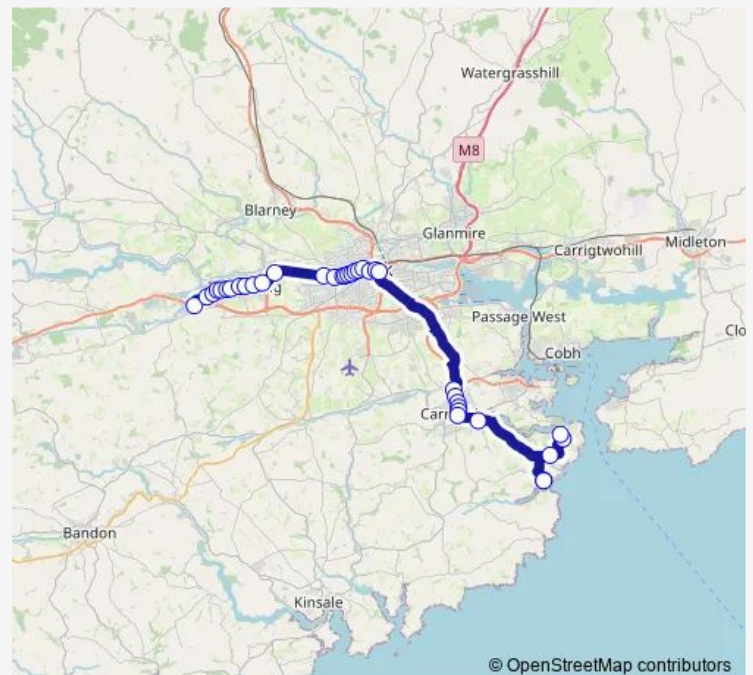

### Route schedule

Crosshaven — EMC Terminus

Monday —

Tuesday —

Wednesday —

Thursday —

Friday —

Saturday 07:45-20:45

### Route info

Direction: Crosshaven

Stops: 37

Trip Duration: 1 hour 12 min

220x — Ovens - Carrigaline - Crosshaven

Western Gateway Ucc

County Hall

Lee Park