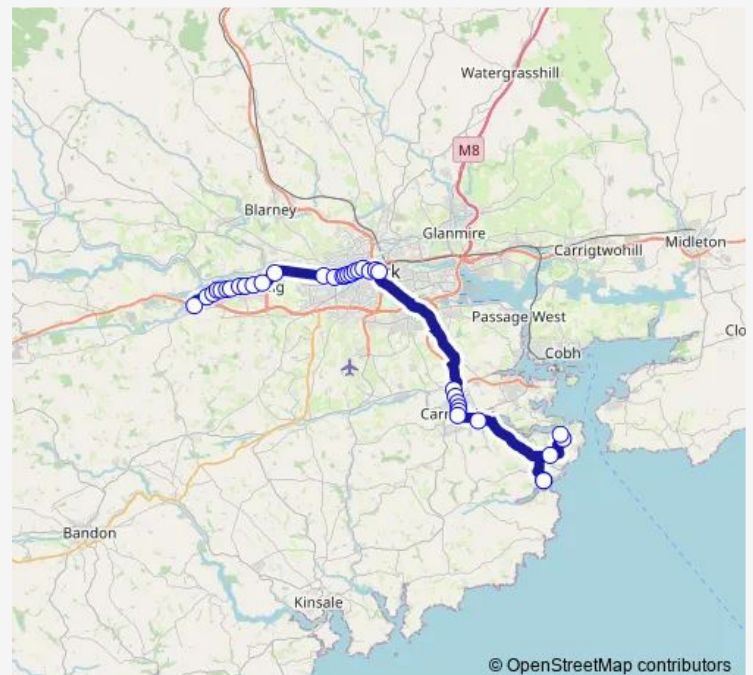

### Route schedule

Crosshaven — EMC Terminus

Monday —

Tuesday —

Wednesday —

Thursday —

Friday —

Saturday 07:45-20:45

### Route info

Direction: Crosshaven

Stops: 37

Trip Duration: 1 hour 11 min

220X — Ovens - Carrigaline - Crosshaven

Western Gateway Ucc

County Hall

Lee Park