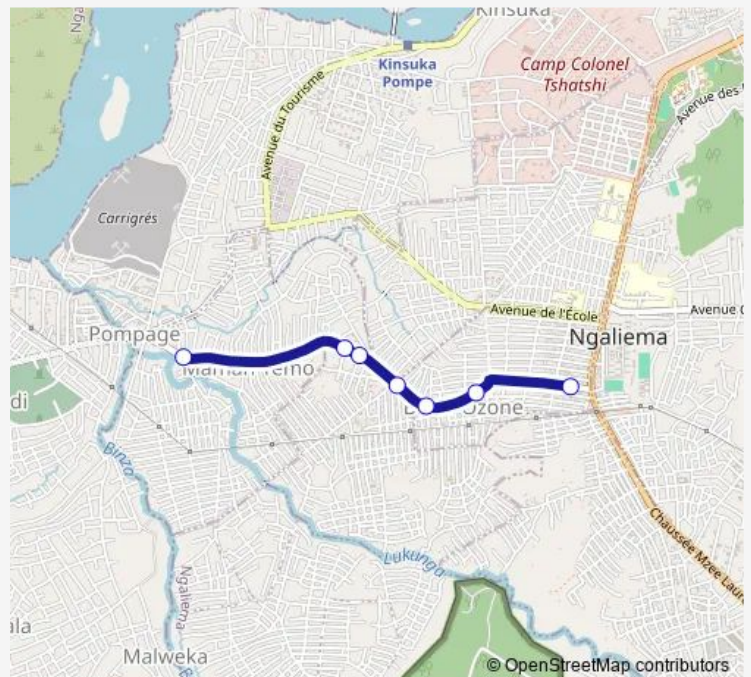

Bus Pompage_TO _ Dgc

[Go to website](#)

Direction

unknown — unknown

7 stops

[Open route schedule](#)

unknown

unknown

Tuesday 07:04

Wednesday 07:04

Thursday 07:04

Friday 07:04

Saturday —

Sunday —

Route info

Direction: unknown

Stops: 7

Trip Duration: 0 hour 10 min

■ Pompage_TO _ Dgc

Direction

Inconnu — pompage

2 stops

[Open route schedule](#)

Inconnu

pompage

Route schedule

Inconnu — pompage

Monday	07:18
Tuesday	07:18
Wednesday	07:18
Thursday	07:18
Friday	07:18
Saturday	—
Sunday	—

Route info

Direction: Inconnu

Stops: 2

Trip Duration: 0 hour 9 min