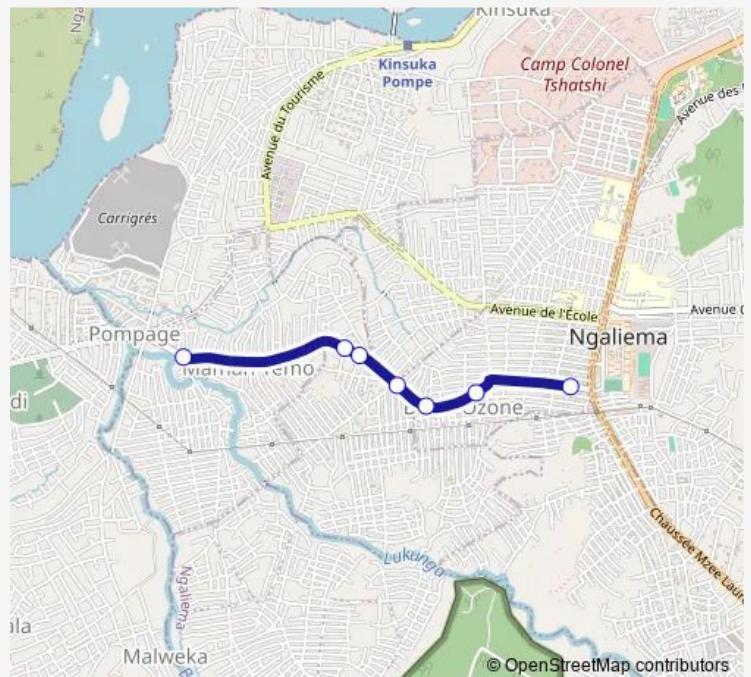

Bus Pompage_TO _ Dgc

[Go to website](#)

Direction

unknown — unknown

7 stops

[Open route schedule](#)

unknown

unknown

Tuesday 07:04

Wednesday 07:04

Thursday 07:04

Friday 07:04

Saturday —

Sunday —

Route info

Direction: unknown

Stops: 7

Trip Duration: 0 hour 10 min

■ Pompage_TO _ Dgc

Direction

Inconnu — pompage

2 stops

[Open route schedule](#)

Inconnu

pompage

Route schedule

Inconnu — pompage

Monday	07:18
Tuesday	07:18
Wednesday	07:18
Thursday	07:18
Friday	07:18
Saturday	—
Sunday	—

Route info

Direction: Inconnu

Stops: 2

Trip Duration: 0 hour 9 min