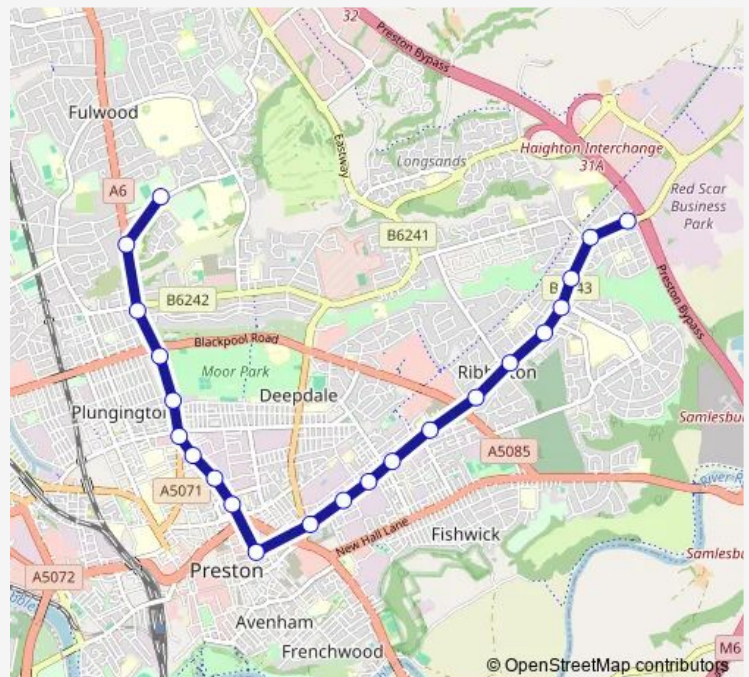

Watling Street Road

Moor Park

Moor Park Gates

Aqueduct Street

Frank Street

Gt Georges Street

Gardner Street

Bus Station

Thursday 14:40

Friday 14:40

Saturday —

Sunday —

Route info

Direction: Corpus Christi High School

Stops: 22

Trip Duration: 0 hour 27 min

■ 963 — Gamull Lane - Corpus Christi SC

Direction

Motorway Bridge — Corpus Christi High School

23 stops

[Open route schedule](#)

Motorway Bridge

Tesco Metro

Chatburn Rd

Wednesday 07:45

Thursday 07:45

Friday 07:45

Saturday —

Sunday —

Route info

Direction: Motorway Bridge

Stops: 23