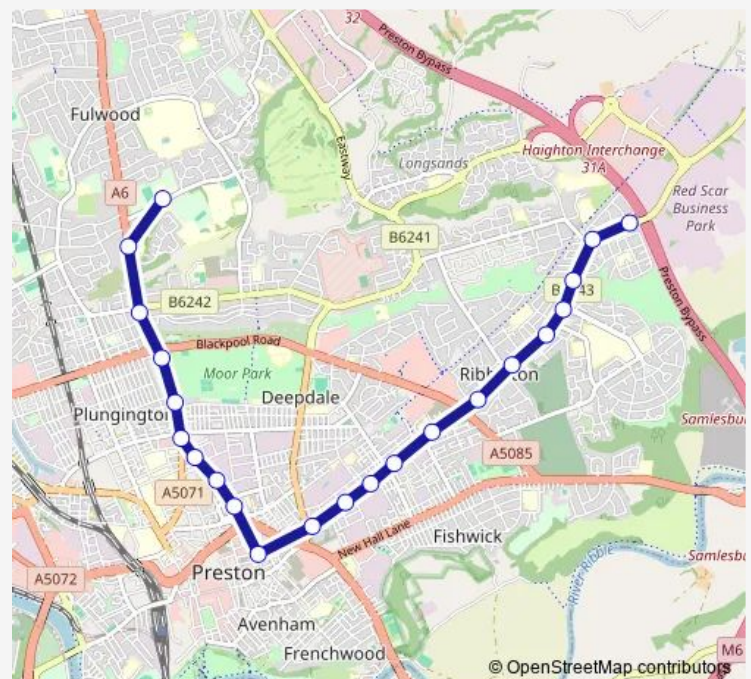

Watling Street Road

Moor Park

Moor Park Gates

Aqueduct Street

Frank Street

Gt Georges Street

Gardner Street

Bus Station

Thursday 14:40

Friday 14:40

Saturday —

Sunday —

Route info

Direction: Corpus Christi High School

Stops: 22

Trip Duration: 0 hour 27 min

■ 963 — Gamull Lane - Corpus Christi SC

Direction

Motorway Bridge — Corpus Christi High School

23 stops

[Open route schedule](#)

Motorway Bridge

Tesco Metro

Chatburn Rd

Wednesday 07:45

Thursday 07:45

Friday 07:45

Saturday —

Sunday —

Route info

Direction: Motorway Bridge

Stops: 23