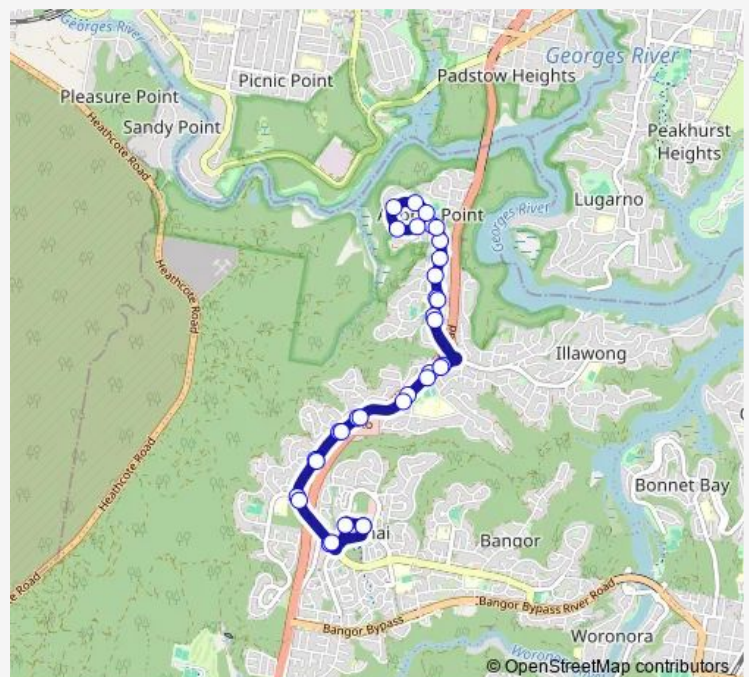

Menai Ambulance Station, Menai Rd

Old Illawarra Rd At Hall Dr

Menai Public School, Hall Dr

Hall Dr Opp Barnes Cres

Hall Dr At Elliot Rd

**Route schedule**

GyMEA Technology High School, Princes Hwy — Brushwood Dr At Satinwood Cl

Monday 15:20-16:20

Tuesday 15:20-16:20

Wednesday 15:20-16:20

Thursday 15:20-16:20

Friday 15:20-16:20

Saturday —

Sunday —

**Route info**

Direction: GyMEA Technology High School, Princes Hwy

Stops: 53

Trip Duration: 0 hour 51 min

963 — Menai Marketplace to Alfords Point (Loop Service) **BusMaps**

Hall Dr Opp Landy Cl

Hall Dr At Jackson Cl

Hall Dr At Renford Cl