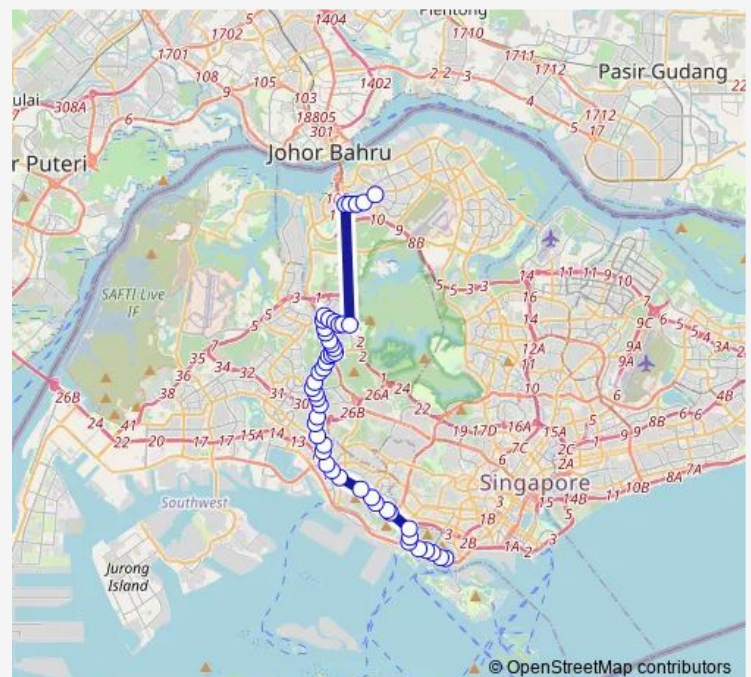

### Route schedule

Harbourfront Int — Woodlands Int

Monday 06:00

Tuesday 06:00

Wednesday 06:00

Thursday 06:00

Friday 06:00

Saturday 06:00

### Route info

Direction: Harbourfront Int

Stops: 49

Trip Duration: 1 hour 56 min

963

BusMaps

Opp Burgundy Hill

Opp Parkview Apts