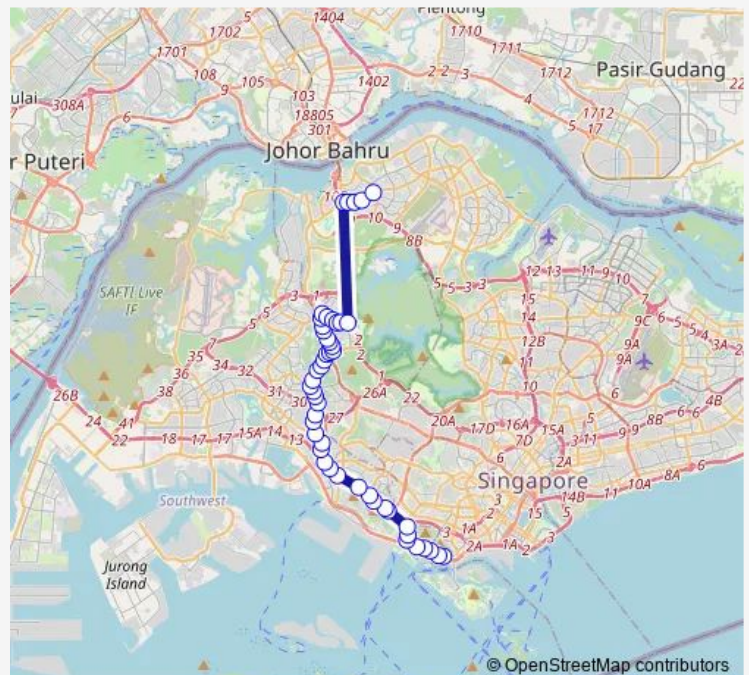

BEF TOH Tuck Ave

Bef Toh Tuck Link

Opp Smrt Ulu Pandan Depot

Route schedule

Harbourfront Int — Woodlands Int

Monday 06:00

Tuesday 06:00

Wednesday 06:00

Thursday 06:00

Friday 06:00

Saturday 06:00

Sunday 06:00

Route info

Direction: Harbourfront Int

Stops: 49

Trip Duration: 1 hour 56 min

■ 963

BusMaps

Opp Burgundy Hill

Opp Parkview Apts

Blk 290h

Keming Pr Sch

Blk 254

Opp The Petals Condo

Thursday 05:50

Friday 05:50

Saturday 05:50

Sunday 05:50

Route info

Direction: Woodlands Int

Stops: 49

Trip Duration: 1 hour 58 min