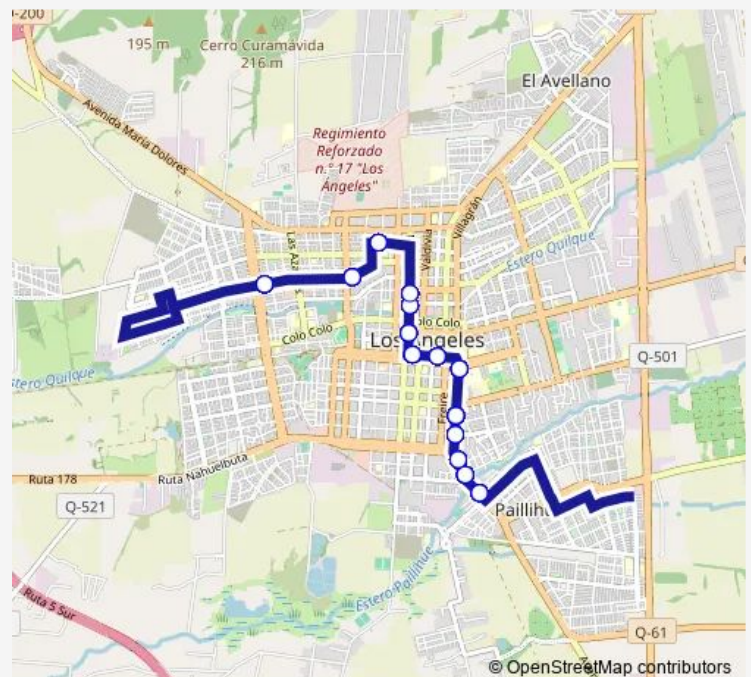

### Route schedule

Los Carrera / Edmundo Arellano — Galvarino / Isla Nueva

Monday 07:51

Tuesday 07:51

Wednesday 07:51

Thursday 07:51

Friday 07:51

Saturday 07:51

### Route info

Direction: Los Carrera / Edmundo Arellano

Stops: 686

Trip Duration: 12 hour 15 min

C27v2\_I — Paillihue

Ricardo Vicuna / Mendoza

Mendoza / Lautaro

Mendoza / Rengo