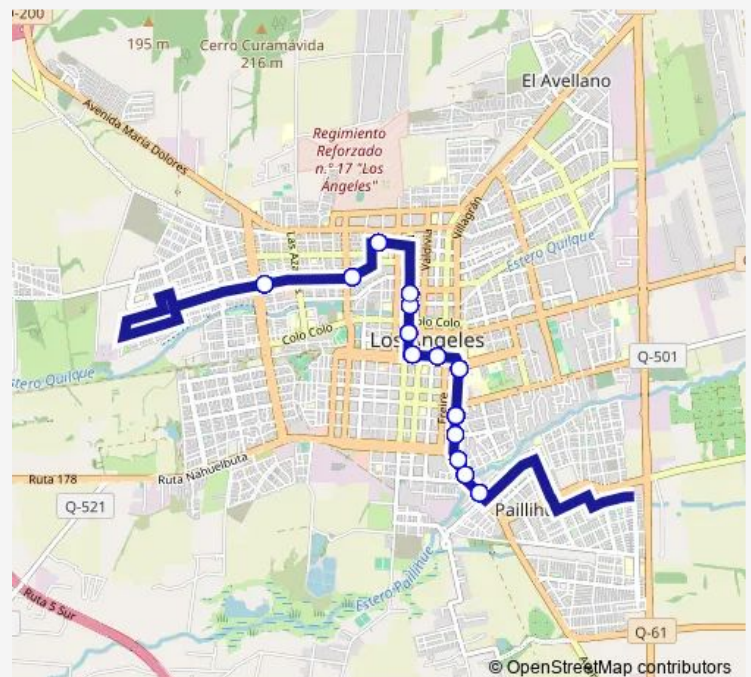

Ricardo Vicuna / Colon

Route schedule

Los Carrera / Edmundo Arellano — Galvarino / Isla Nueva

Monday 07:51

Tuesday 07:51

Wednesday 07:51

Thursday 07:51

Friday 07:51

Saturday 07:51

Sunday 07:51

Route info

Direction: Los Carrera / Edmundo Arellano

Stops: 686

Trip Duration: 12 hour 15 min

C27V2_I — Paillihue

Ricardo Vicuna / Mendoza