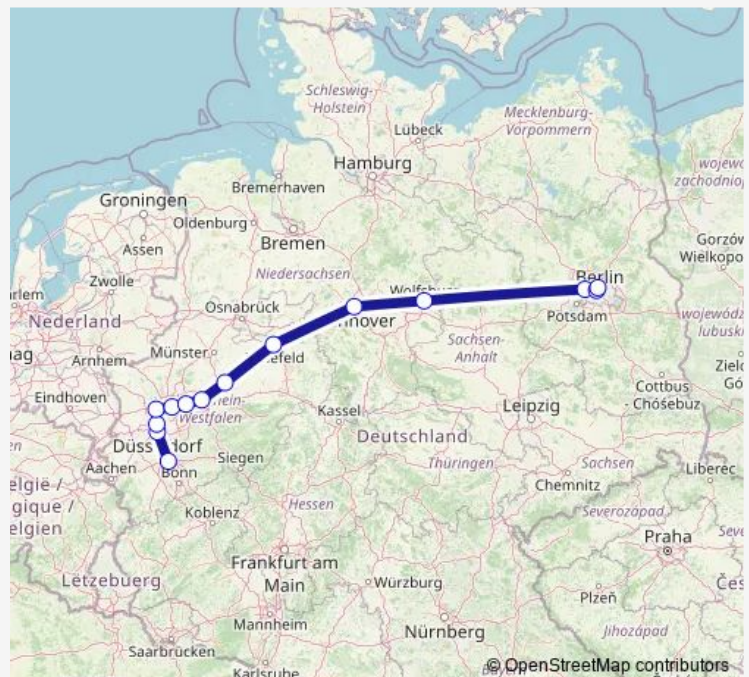

Rail ICE 847

[Go to website](#)

Direction

Köln Hbf — Berlin Gesundbrunnen

14 stops

[Open route schedule](#)

Köln Hbf

Düsseldorf Hbf

Düsseldorf Flughafen

Duisburg Hbf

Essen Hbf

Bochum Hbf

Dortmund Hbf

Hamm(Westf)

Bielefeld Hbf

Hannover Hbf

Wednesday 09:28-10:22

Thursday 09:28-10:22

Friday 09:51-10:22

Saturday 09:28-10:22

Sunday 10:44-09:28

Route info

Direction: Köln Hbf

Stops: 14

Trip Duration: 4 hour 54 min

ICE 847

BusMaps

Direction

undefined — undefined

0 stops

[Open route schedule](#)**Route schedule**

undefined — undefined