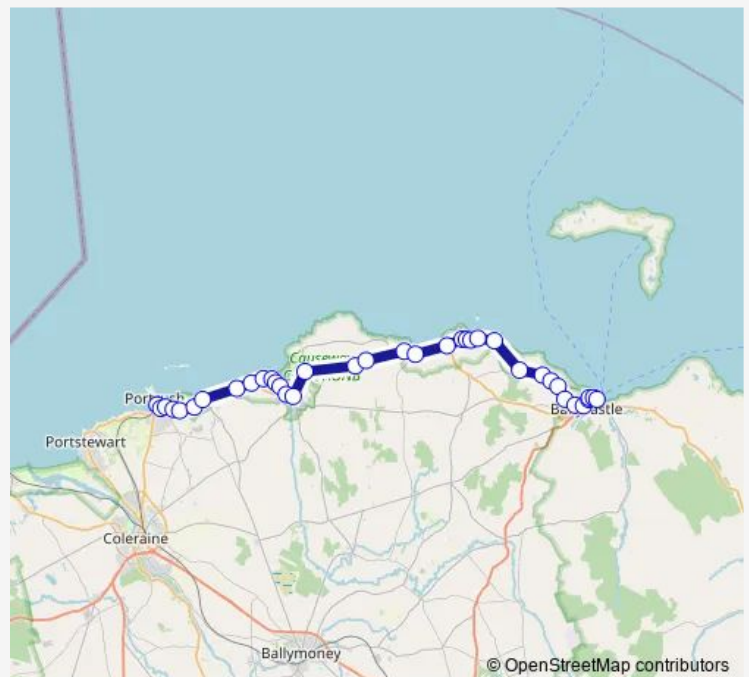

Thursday 07:25

Friday 07:25

Saturday —

Sunday —

Route info

Direction: Dunluce Ave

Stops: 37

Trip Duration: 1 hour 0 min