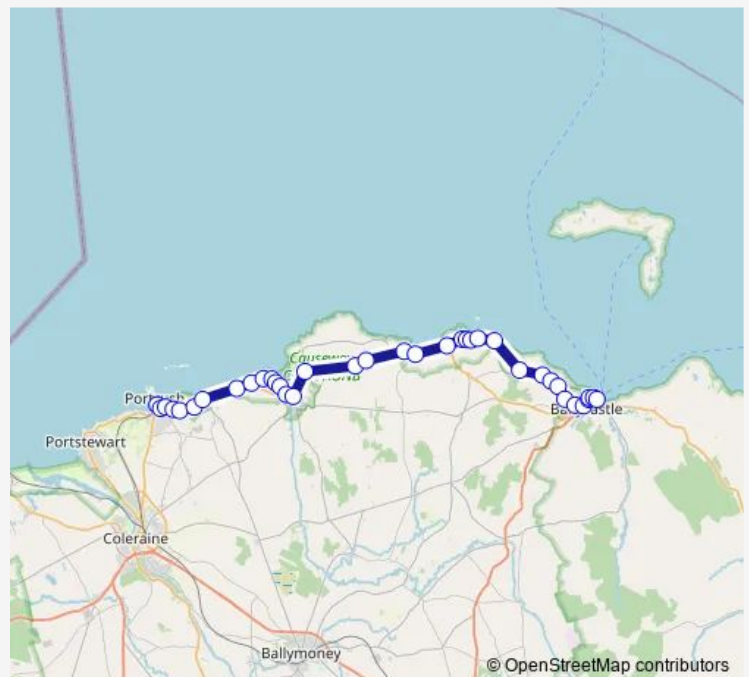

Thursday 07:25

Friday 07:25

Saturday —

Sunday —

Route info

Direction: Dunluce Ave

Stops: 37

Trip Duration: 1 hour 0 min