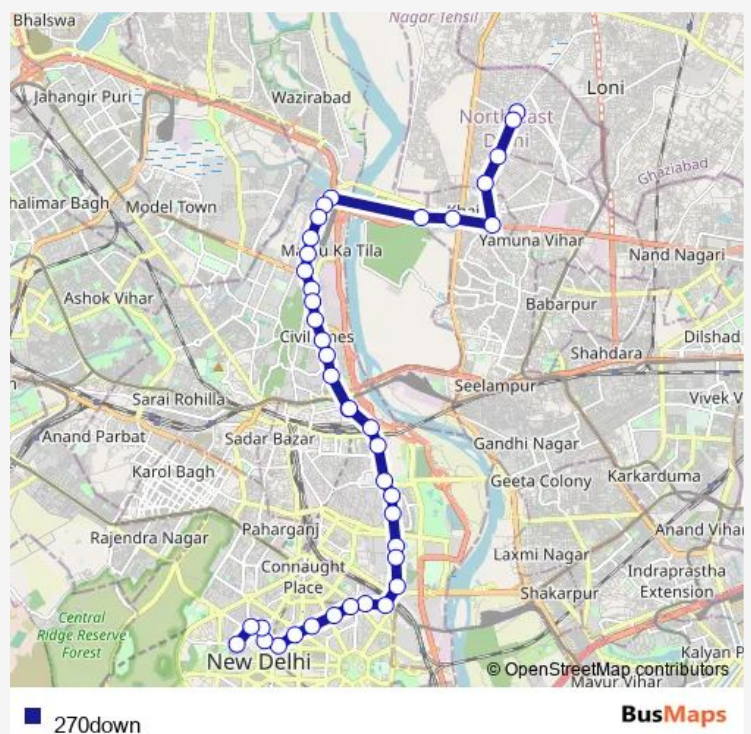

Dayal Pur

Sherpur Chowk

Bhajanpura

Khajuri

Gurudwara Nanak Sar Crossing (Signature Bridge)

Nehru Vihar Xing

Police Station Timarpur

Balak Ram Hospital

Ludlow Castle

Isbt Kashmere Gate (Lothian Road)

Guru Govind Singh University (Kashmere Gate)

Route schedule

Karawal Nagar Terminal — Kendriya Terminal (Church Road)

Monday 06:00-19:30

Tuesday 06:00-19:30

Wednesday 06:00-19:30

Thursday 06:00-19:30

Friday 06:00-19:30

Saturday 06:00-19:30

Sunday 06:00-19:30

Route info

Direction: Karawal Nagar Terminal

Stops: 40

Trip Duration: 1 hour 22 min