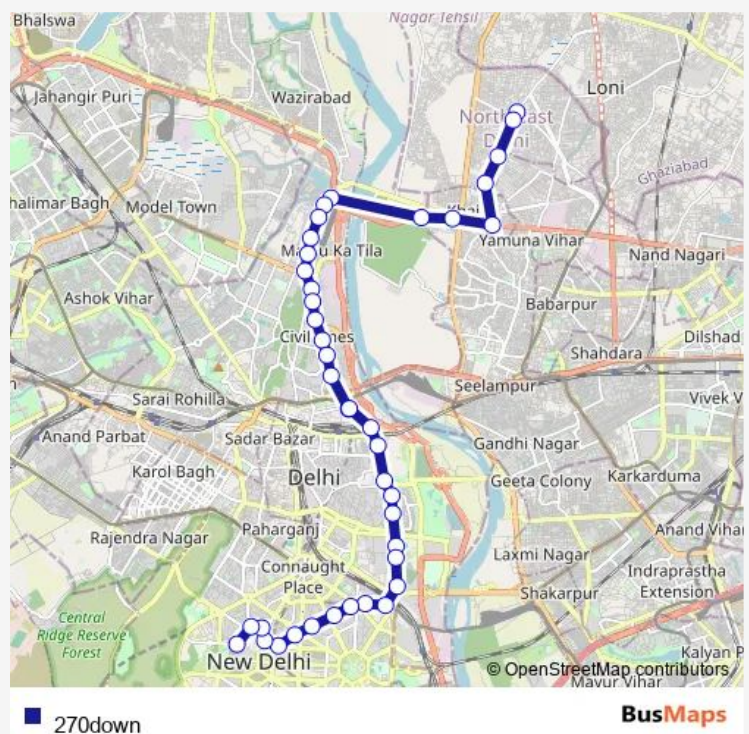

Dayal Pur

Sherpur Chowk

Bhajanpura

Khajuri

Gurudwara Nanak Sar Crossing (Signature Bridge)

Nehru Vihar Xing

Police Station Timarpur

Balak Ram Hospital

Ludlow Castle

Isbt Kashmere Gate (Lothian Road)

Guru Govind Singh University (Kashmere Gate)

Route schedule

Karawal Nagar Terminal — Kendriya Terminal (Church Road)

Monday 06:00-19:30

Tuesday 06:00-19:30

Wednesday 06:00-19:30

Thursday 06:00-19:30

Friday 06:00-19:30

Saturday 06:00-19:30

Sunday 06:00-19:30

Route info

Direction: Karawal Nagar Terminal

Stops: 40

Trip Duration: 1 hour 22 min