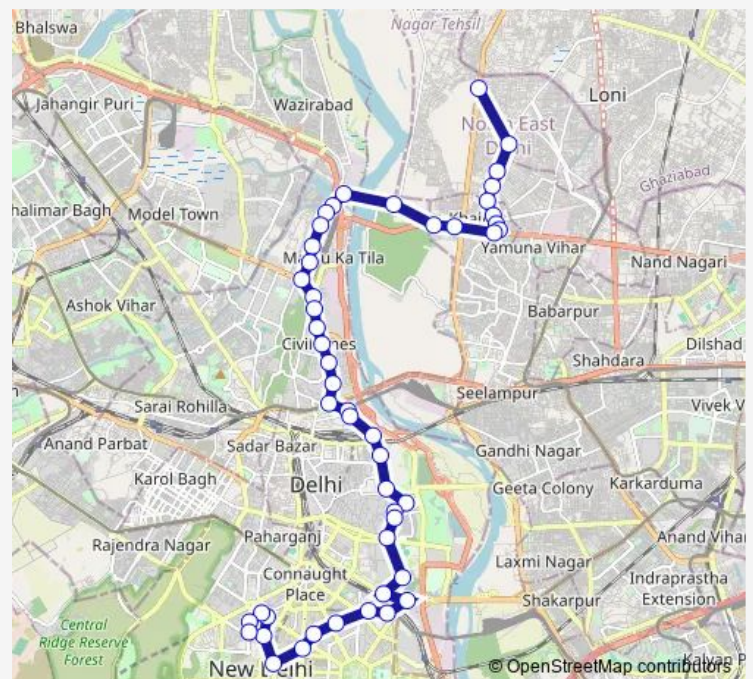

Mall Road

Khyber Pass

Vidhan Sabha Metro Station

Route schedule

Shaheed Bhagat Singh Colony Karawal Nagar — Kendriya Terminal (Pt. Pant Marg)

Monday 06:00-19:30

Tuesday 06:00-19:30

Wednesday 06:00-19:30

Thursday 06:00-19:30

Friday 06:00-19:30

Saturday 06:00-19:30

Sunday 06:00-19:30

Route info

Direction: Shaheed Bhagat Singh Colony Karawal Nagar

Stops: 49

Trip Duration: 1 hour 38 min

Thursday 07:45-18:10

Friday 07:45-18:10

Saturday 07:45-18:10

Sunday 07:45-18:10

Route info

Direction: Shaheed Bhagat Singh Colony Karawal Nagar

Stops: 49

Trip Duration: 1 hour 38 min