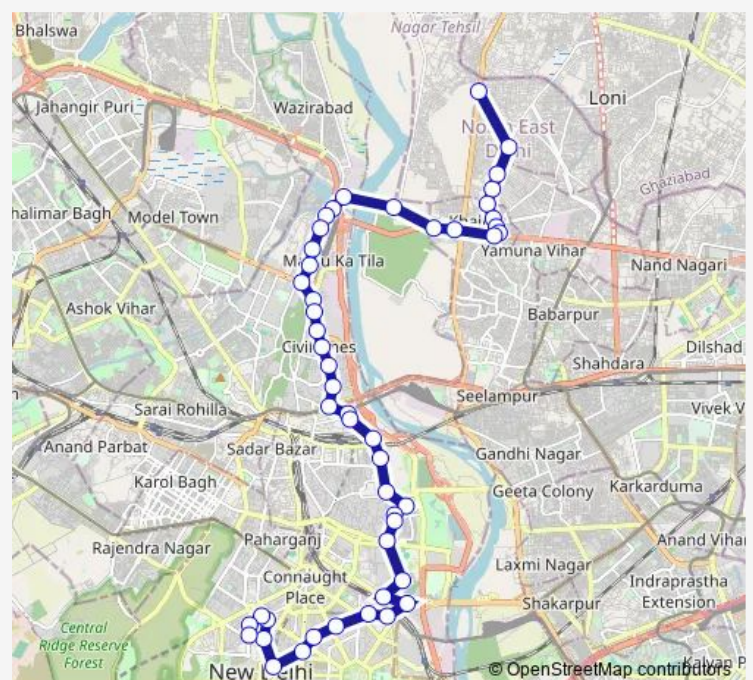

Mall Road

Khyber Pass

Vidhan Sabha Metro Station

### Route schedule

Shaheed Bhagat Singh Colony Karawal Nagar — Kendriya Terminal (Pt. Pant Marg)

Monday 06:00-19:30

Tuesday 06:00-19:30

Wednesday 06:00-19:30

Thursday 06:00-19:30

Friday 06:00-19:30

Saturday 06:00-19:30

### Route info

Direction: Shaheed Bhagat Singh Colony Karawal Nagar

Stops: 49

Trip Duration: 1 hour 38 min

270down

Old Secretariat (Postal Account Office)

IP College

Exchange Store / Civil Lines Metro Station