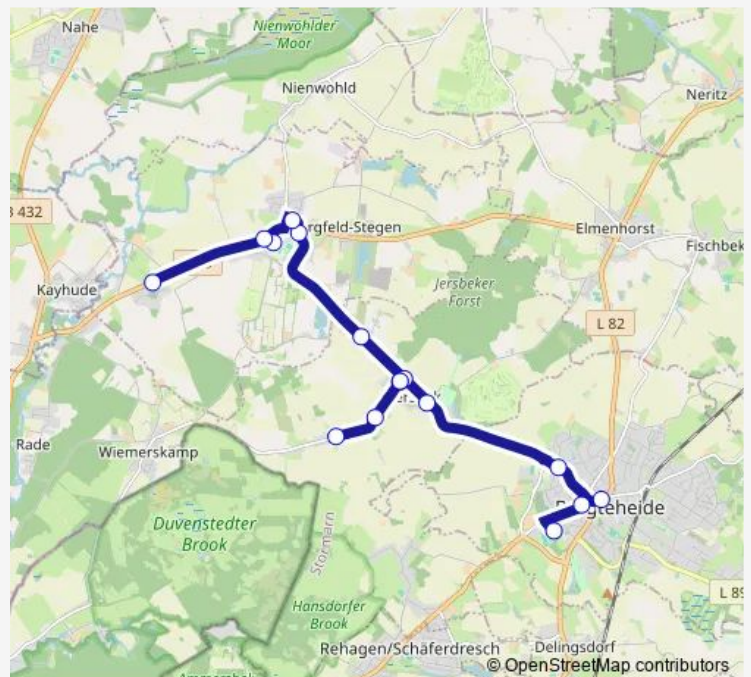

### Route schedule

Bargfeld-Stegen, Krankenhaus — Bargteheide, Am Markt

Monday 07:16-08:00

Tuesday 07:16-08:00

Wednesday 07:16-08:00

Thursday 07:16-08:00

Friday 07:16-08:00

Saturday —

### Route info

Direction: Bargfeld-Stegen, Krankenhaus

Stops: 15

Trip Duration: 0 hour 33 min

8111 — Bargfeld-Stegen > Jersbek > Bargteheide

## Route info

Direction: Bargfeld-Stegen, Krankenhaus

Stops: 11

Trip Duration: 0 hour 19 min