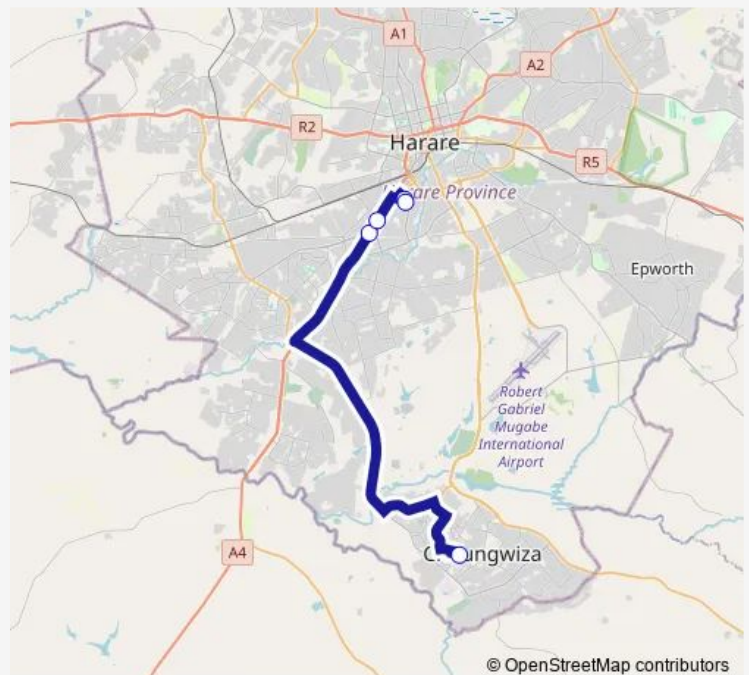

Communal Taxi Service Chitungwiza Hospital Hub to Mbare[Go to website](#)**Direction**

Chitungwiza Hospital Hub — Mbare

5 stops

[Open route schedule](#)

Chitungwiza Hospital Hub

Corner Simon Mazorodze Rd & Manchester Rd

Tata Motors Bus Stop

Engen Service station

Mbare

Route schedule

Chitungwiza Hospital Hub — Mbare

Monday	11:17
Tuesday	11:17
Wednesday	11:17
Thursday	11:17
Friday	11:17
Saturday	11:17
Sunday	11:17

Route info

Direction: Chitungwiza Hospital Hub

Stops: 5

Trip Duration: 1 hour 2 min

Communal Taxi Service time schedules and route maps are available in an offline PDF at busmaps.com. Use the busmaps.com website to see live bus times, train schedule or subway schedule, and step-by-step directions for all public transit in Harare