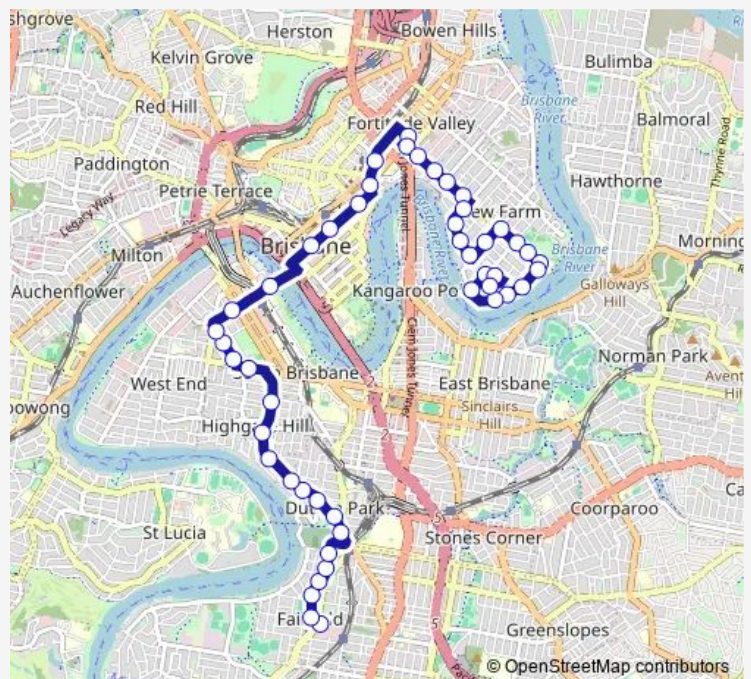

Thursday 15:50-17:30

Friday 15:50-17:30

Saturday —

Sunday —

Route info

Direction: Brougham St near Fairfield Rd, stop 18

Stops: 45

Trip Duration: 0 hour 48 min

196 — Fairfield Gardens - Merthyr via City/Valley

Adelaide Street Stop 25 near Edward St

Adelaide Street Stop 29 near Wharf St

Adelaide Street Stop 30 near Macrossan St

Brunswick St at Robertson Street, stop 5

Brunswick St at Harcourt Street, stop 6

Brunswick St at Kent Street, stop 7/8

Brunswick St at Barker Street, stop 9

Barker St at Oxley Lane, stop 9

Moray St at Locke Street, stop 10

Moray St at Langshaw Street, stop 11

Sunday —

Route info

Direction: Annie St near James St, stop 15

Stops: 49

Trip Duration: 1 hour 4 min

Ann Street Stop 219 at All Hallows

Adelaide St app Wharf St Stop 32

Adelaide Street Stop 36 near Anzac Square