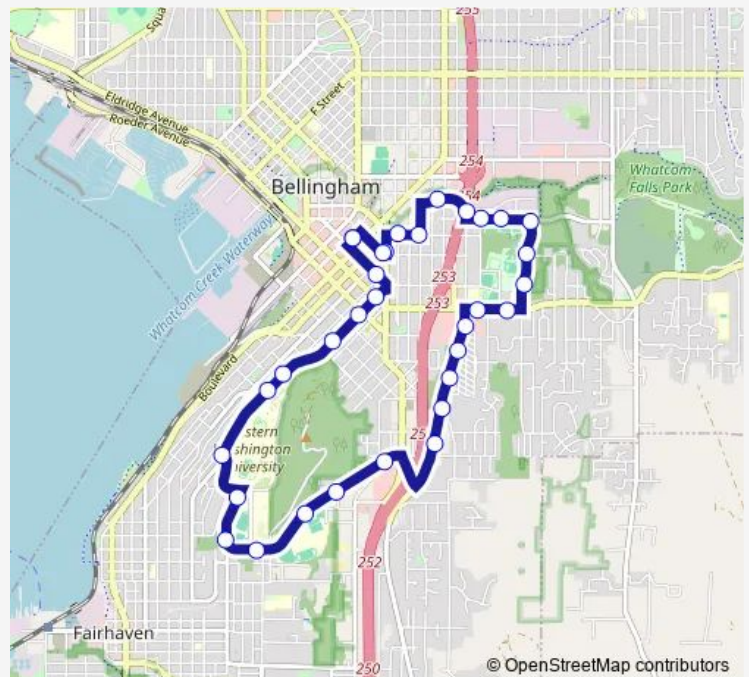

Lincoln St at Mobile Estates

Lincoln St at Lakeway Dr

Lakeway Dr at Lincoln St

Lakeway Dr at Pacific St

Route schedule

Bellingham Station — Bellingham Station

Monday 06:55-17:55

Tuesday 06:55-17:55

Wednesday 06:55-17:55

Thursday 06:55-17:55

Friday 06:55-17:55

Saturday 08:55-17:55

Sunday —

Route info

Direction: Bellingham Station

Stops: 33

Trip Duration: 0 hour 35 min

■ 196 — WWU/Lincoln

BusMaps

Puget St at Civic Field

Puget St at Gladstone St

Puget St at Fraser St

Fraser St at Haskell

Fraser St at Moore St