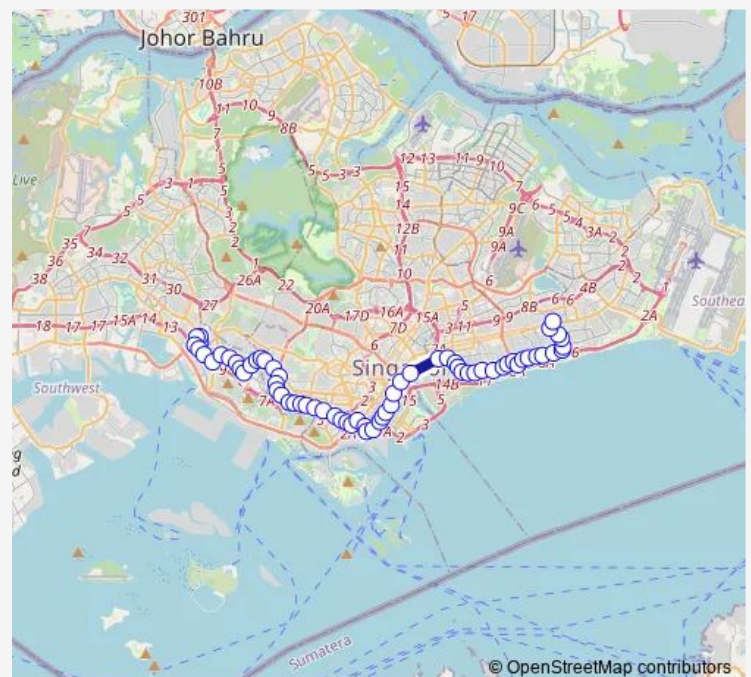

Thursday 05:45

Friday 05:45

Saturday 05:45

Sunday 05:45

Route info

Direction: Clementi Int

Stops: 66

Trip Duration: 2 hour 4 min

196

BusMaps

Pk Hotel Alexandra

Blk 1

Opp Pacific Tech Ctr

BT Merah SEC Sch

Opp Bt Merah Town Ctr

Blk 119

Aft Capital Twr

OPP SO Sofitel S'Pore

Raffles Pl Stn Exit F

Fullerton Sq

Esplanade Bridge

Opp Suntec City

Opp Nicoll Highway Stn

Opp Natl Stadium