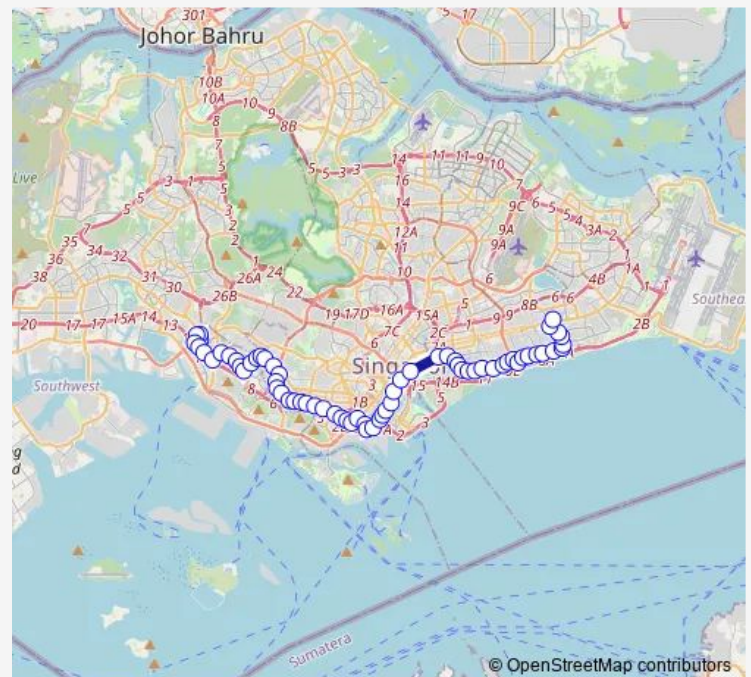

Thursday 05:45

Friday 05:45

Saturday 05:45

Sunday 05:45

Route info

Direction: Clementi Int

Stops: 66

Trip Duration: 2 hour 4 min

196

BusMaps

Pk Hotel Alexandra

Blk 1

Opp Pacific Tech Ctr

BT Merah SEC Sch

Opp Bt Merah Town Ctr

Blk 119