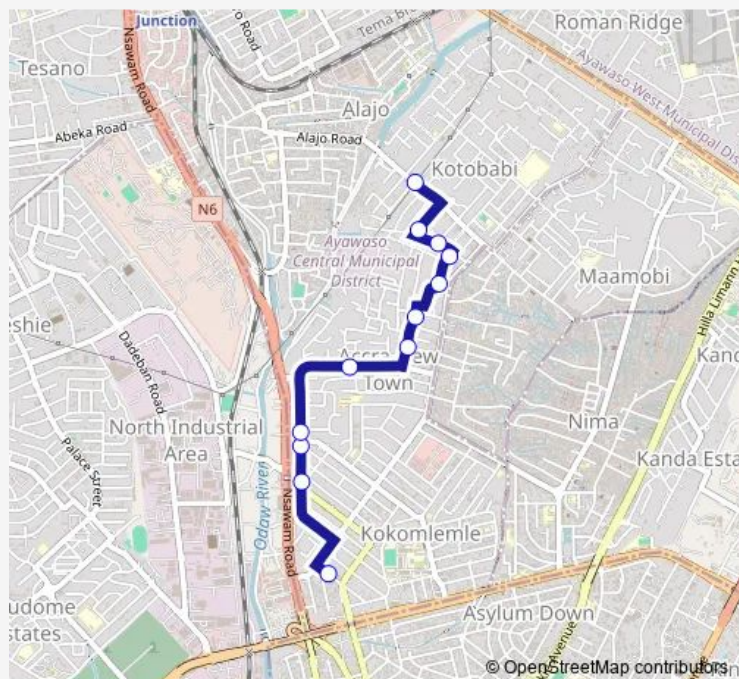

### Direction

Circle — Kotobabi Down (Polo Park)

12 stops

[Open route schedule](#)

- Circle
- Hubtel
- Avalley
- Caprice Juntion
- Roman Junction
- Mallam Attah Market
- Bakery
- Five five
- School Junction
- Prempenh
- Kotobabi Market
- Kotobabi Down (Polo Park)

### Route schedule

Circle — Kotobabi Down (Polo Park)

Monday	06:00
Tuesday	06:00
Wednesday	06:00
Thursday	06:00
Friday	06:00
Saturday	06:00
Sunday	06:00

### Route info

Direction: Circle

Stops: 12

Trip Duration: 1 hour 1 min

**Direction**

Kotobabi Down (Polo Park) — Circle Lido

11 stops

[Open route schedule](#)

## Route info

Direction: Kotobabi Down (Polo Park)

Stops: 11

Trip Duration: 1 hour 1 min

196 Bus time schedules and route maps are available in an offline PDF at busmaps.com. Use the busmaps.com website to see live bus times, train schedule or subway schedule, and step-by-step directions for all public transit in Accra