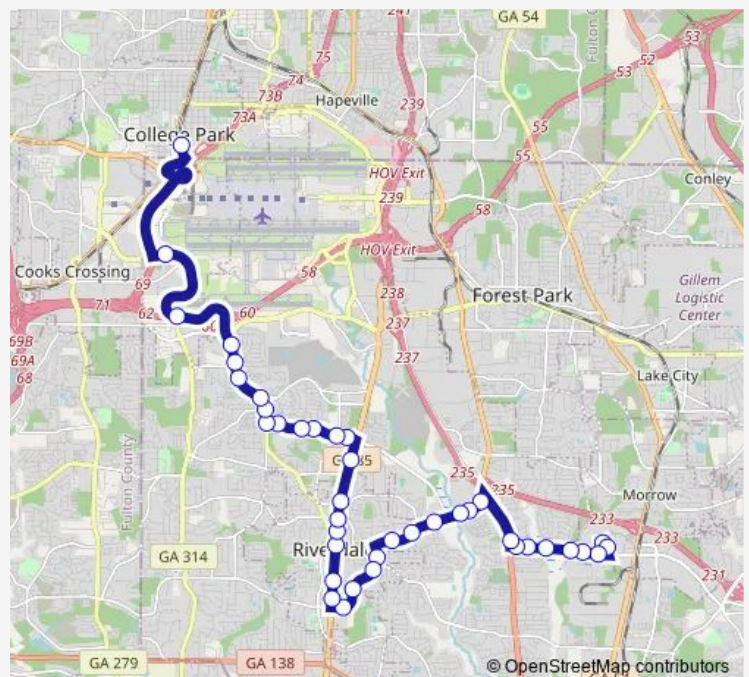

Bus 196 Upper Riverdale

[Go to website](#)

Direction

COLLEGE PARK STATION - SOUTH LOOP — SOUTH-LAKE MALL

39 stops

[Open route schedule](#)

- COLLEGE PARK STATION - SOUTH LOOP
- RIVERDALE RD @ AIRPORT BLVD
- RIVERDALE RD @ W FAYETTEVILLE RD
- RIVERDALE RD @ PHOENIX BLVD
- RIVERDALE RD @ NORMAN DR
- RIVERDALE RD @ OLD RIVERDALE RD
- RIVERDALE RD @ FLAT SHOALS RD
- RIVERDALE RD @ LAKE REGENCY DR
- GARDEN WALK BLVD @ RIVERDALE RD
- GARDEN WALK BLVD @ GARDEN WOOD DR
- GARDEN WALK BLVD @ GARDEN SPRINGS DR
- GARDEN WALK BLVD @ GARDEN RIDGE DR
- GARDEN WALK BLVD @ W LEES MILL RD
- GARDEN WALK BLVD @ SR 85
- SR 85 @ BRIAR HILL LN
- SR 85 @ ADAMS DR
- SR 85 @ KING RD
- SR 85 @ HOWARD ST
- SR 85 @ MAIN ST
- SR 85 @ ROBERTS DR
- LAMAR HUTCHESON PKWY @ 658

Route schedule

COLLEGE PARK STATION - SOUTH LOOP — SOUTH-LAKE MALL

Monday	05:45-00:45 ⁺¹
Tuesday	05:45-00:45 ⁺¹
Wednesday	05:45-00:45 ⁺¹
Thursday	05:45-00:45 ⁺¹
Friday	05:45-00:45 ⁺¹
Saturday	06:15-00:45 ⁺¹
Sunday	06:45-24:00

Route info

Direction: COLLEGE PARK STATION - SOUTH LOOP

Stops: 39

Trip Duration: 0 hour 48 min

196 — Upper Riverdale

LAMAR HUTCHESON PKWY @ ROBERTS DR

LAMAR HUTCHESON PKWY @ VALLEY HILL RD

LAMAR HUTCHESON PKWY @ UPPER RIVERDALE RD
SW

UPPER RIVERDALE RD SW @ STAYMAN DR

UPPER RIVERDALE RD SW @ ROY HUIE RD

UPPER RIVERDALE RD SW @ HAYES DR

UPPER RIVERDALE RD @ ARROWHEAD BLVD

UPPER RIVERDALE RD @ 276

UPPER RIVERDALE RD @ LEES MILL RD

TARA BLVD @ 6351