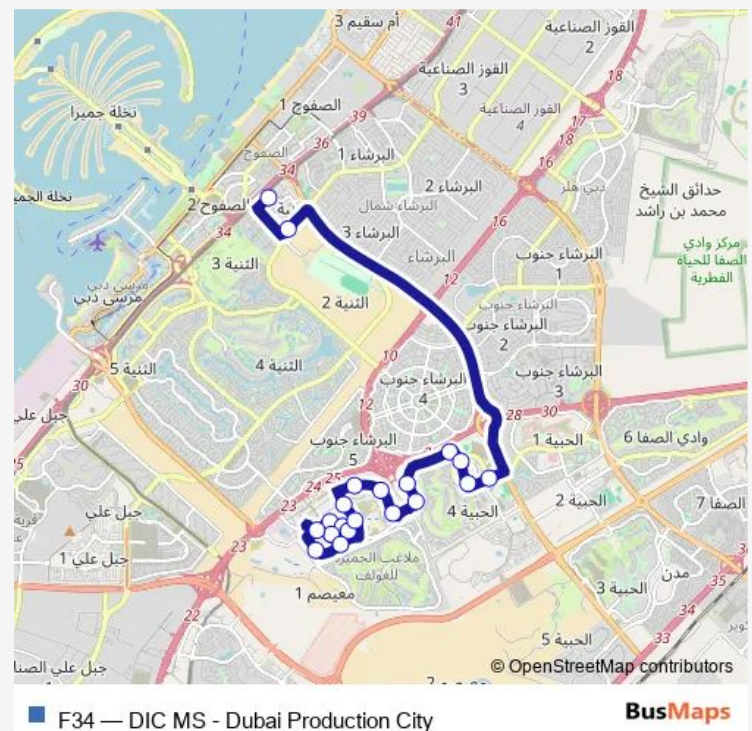

Bus F34 DIC MS - Dubai Production City

[Go to website](#)

Direction

Dubai Internet City Metro Bus Stop Landside 1 — Dubai Production City

22 stops

[Open route schedule](#)

Dubai Internet City Metro Bus Stop Landside 1

Dubai Production City Accommodation 2

Route schedule

Dubai Internet City Metro Bus Stop Landside 1 — Dubai Production City

Monday	05:05-23:50
Tuesday	05:05-23:50
Wednesday	05:05-23:50
Thursday	05:05-23:50
Friday	05:05-00:49 ⁺¹
Saturday	05:00-23:50
Sunday	08:13-23:55

Route info

Direction: Dubai Internet City Metro Bus Stop Landside 1

Stops: 22

Trip Duration: 0 hour 56 min

Direction

Dubai Production City — Dubai Internet City Metro Bus Stop Landside 1

21 stops

[Open route schedule](#)

Thursday 04:10-23:05

Friday 04:09-23:42

Saturday 04:05-23:19

Sunday 07:02-23:00

Route info

Direction: Dubai Production City

Stops: 21

Trip Duration: 0 hour 52 min