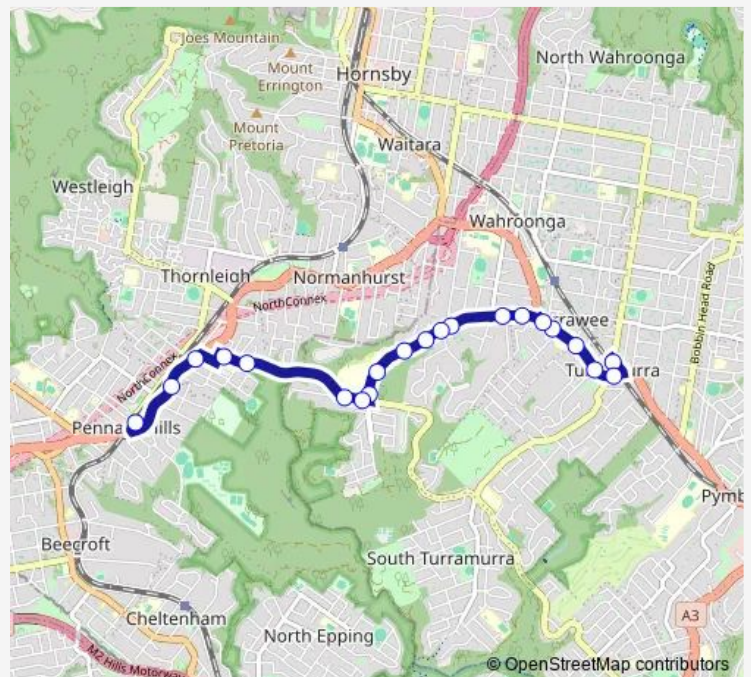

School Bus 8060 Fox Valley Rd opp Sydney Adventist Hospital to Pennant Hills Station

[Go to website](#)

**Direction**

Turrumurra Station, Stand A — Pennant Hills Station, Railway St, Stand D

21 stops

[Open route schedule](#)

- Turrumurra Station, Stand A
- Pacific Hwy Before Kissing Point Rd
- Pacific Hwy At Duff St
- Pacific Hwy Opp Lowther Park Av
- Warrawee Public School, Pacific Hwy
- Pacific Hwy At Marshall Av
- Fox Valley Rd Opp Field Pl
- Fox Valley Rd At Roland Av
- William Lewis Park, Fox Valley Rd
- Fox Valley Rd After Lucinda Av
- Retaval Preparatory School, Fox Valley Rd
- Fox Valley Rd Opp Strone Av
- Fox Valley Rd Opp Sydney Adventist Hospital
- Fox Valley Rd Opp Wahroonga Adventist Primary School
- The Comenarra Pkwy Opp Wahroonga Adventist School
- Brown Rd Opp The Comenarra Pkwy
- The Comenarra Pkwy Opp Butterfield St
- The Comenarra Pkwy Before Wood St
- Pennant Hills Rd At Station St
- Pennant Hills Rd Before Pomona St

Route schedule

Turrumurra Station, Stand A — Pennant Hills Station, Railway St, Stand D

Monday	07:30
Tuesday	07:30
Wednesday	07:30
Thursday	07:30
Friday	07:30
Saturday	—
Sunday	—

Route info

Direction: Turrumurra Station, Stand A

Stops: 21

Trip Duration: 0 hour 26 min

8060 — Fox Valley Rd opp Sydney Adventist Hospital to Pennant Hills Station **BusMaps**

8060 School Bus time schedules and route maps are available in an offline PDF at [busmaps.com](https://busmaps.com). Use the [busmaps.com](https://busmaps.com) website to see live bus times, train schedule or subway schedule, and step-by-step directions for all public transit in Sydney