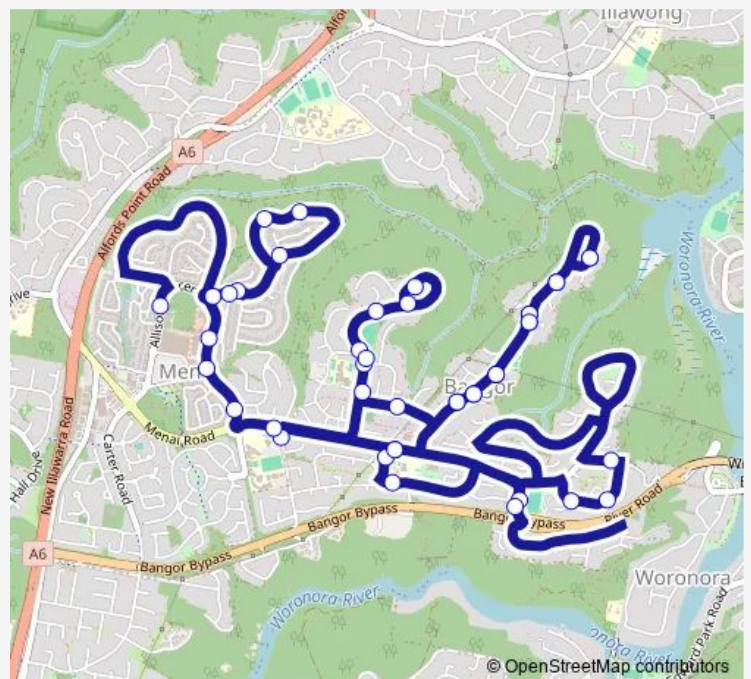

Tuesday 15:15

Wednesday 15:15

Thursday 15:15

Friday 15:15

Saturday —

Sunday —

Route info

Direction: Holy Family Primary School, Anzac Rd

Stops: 43

Trip Duration: 0 hour 50 min

S711 — Holy Family Primary School to Menai

Goorgool Rd At Kiara Cl

Akuna Oval, Akuna Av

Akuna Av Opp Akuna Oval

Yala Rd At Tagudi Pl

Yala Rd At Terranora Pl