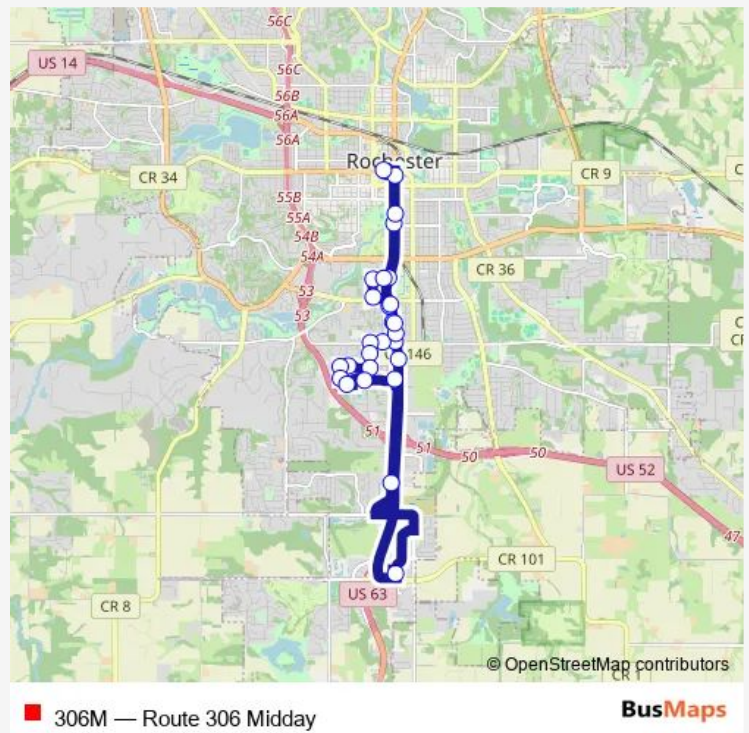

**Bus 306M Route 306 Midday**

[Go to website](#)

**Direction**  
 Downtown Transit Center Station A — Downtown Transit Center Station C  
 28 stops  
[Open route schedule](#)

- Downtown Transit Center Station A
- Broadway Avenue South and 9th Street Southeast
- Broadway and 14 Street South
- Along Broadway Avenue South and South of 16th Street Southeast
- Broadway Avenue South and 18th Street Southwest
- Broadway Avenue and 20th Street Southeast
- 20th Street Southwest and 3rd Avenue Southwest
- 20th Street Southwest and 5th Avenue Southwest
- Apple Ridge Boulevard Southwest and 5th Avenue Southwest
- 23rd Street Southwest and 5th Avenue Southwest
- Along 23rd Street Southwest and K Line Lane Southwest
- Highview Avenue Southwest and 23rd Street Southwest
- Meadow Hills Drive Southwest AND Highview Avenue Southwest
- 25th Street Southwest and Meadow Hills Drive Southwest
- Meadow Run Drive Southwest and 24th Street Southwest
- Meadow Run Drive Southwest and West Frontage Road Southwest
- Commercial Drive Southwest and Carlton Street Southwest
- Target South

**Route info**

Direction: Downtown Transit Center Station A  
 Stops: 28  
 Trip Duration: 0 hour 50 min

Along Broadway Avenue South and South of 21st Street  
Northeast

Broadway Avenue South and 19th Street Southeast

Broadway Avenue South and 18th Street Southeast

Along Broadway Avenue South and South of 16th Street  
Southeast

16th Street Southwest and 4th Avenue Southwest

14th Street Southwest and 4th Avenue Southwest

14th Street Southwest and 2nd Avenue Southwest

Along Broadway Avenue South and North of 9th Street  
Southeast

Along Broadway Avenue South and North of 3rd Street  
Southeast

Downtown Transit Center Station C