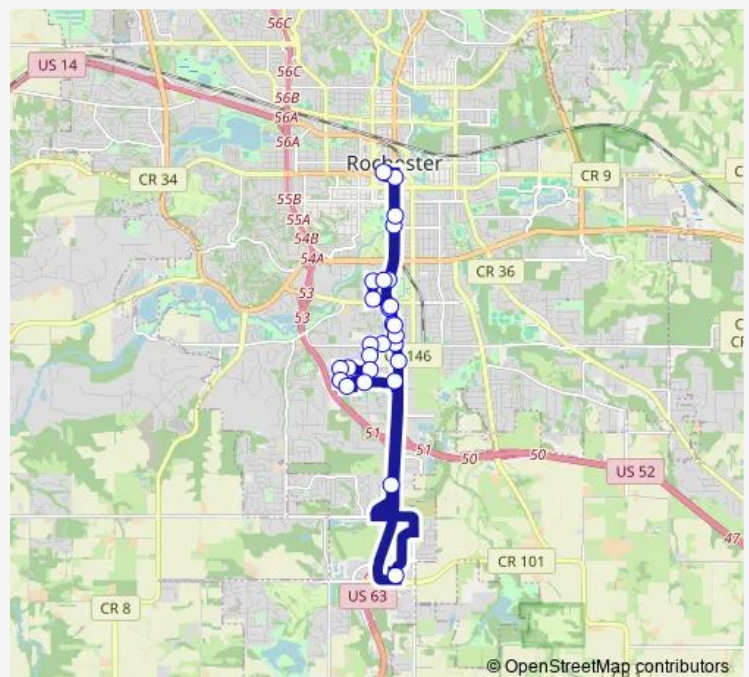

Highview Avenue Southwest and 23rd Street Southwest

Meadow Hills Drive Southwest AND Highview Avenue Southwest

25th Street Southwest and Meadow Hills Drive Southwest

Meadow Run Drive Southwest and 24th Street Southwest

Meadow Run Drive Southwest and West Frontage Road Southwest

Commercial Drive Southwest and Carlton Street Southwest

Target South

Route schedule

Downtown Transit Center Station A — Downtown Transit Center Station C

Monday	08:45-14:45
Tuesday	08:45-14:45
Wednesday	08:45-14:45
Thursday	08:45-14:45
Friday	08:45-14:45
Saturday	—
Sunday	—

Route info

Direction: Downtown Transit Center Station A

Stops: 28

Trip Duration: 0 hour 48 min

306m — Route 306 MIDDAY

Along Broadway Avenue South and South of 21st Street
Northeast

Broadway Avenue South and 19th Street Southeast

Broadway Avenue South and 18th Street Southeast

Along Broadway Avenue South and South of 16th Street
Southeast