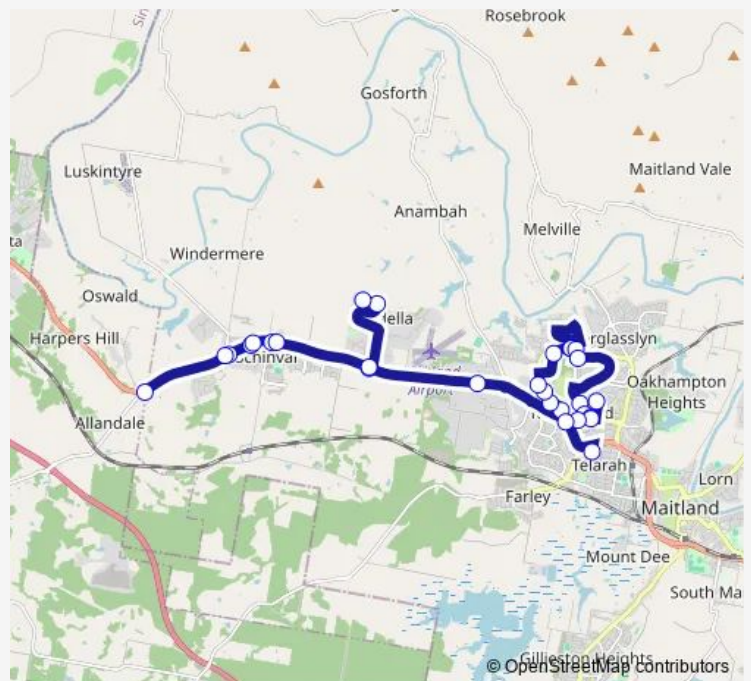

School Bus 2344 Rutherford PS to Windella

[Go to website](#)

Direction

St Pauls Catholic Church, Young St — Camilla Cl After Krystyna Av

29 stops

[Open route schedule](#)

- St Pauls Catholic Church, Young St
- Norm Chapman Oval, Dunkley St
- Norm Chapman Oval, Fairfax St
- Fairfax St At Justine Pde
- Denton Park Dr Opp Fairfax St
- Adam Av After Carroll Av (Hail And Ride)
- Tea Tree Av At Denton Park Dr
- Tea Tree Av At Denton Park Dr
- Denton Park Dr Opp Weblands St
- Budgerie Dr After Weblands St
- Rutherford Primary School, Webland St
- Rutherford Oval, Weblands St
- Rutherford Oval, Alexandra Av
- Rutherford Technology High School, Avery St
- Alexandra Av Opp Rutherford Oval
- Alexandra Av At West Mall
- New England Hwy Opp Alexandra Av
- 459 New England Hwy
- New England Hwy Opp River Rd
- New England Hwy Opp All Saints College
- Lochinvar Public School, New England Hwy

Route schedule

St Pauls Catholic Church, Young St — Camilla Cl After Krystyna Av

| | |
|-----------|-------|
| Monday | 15:08 |
| Tuesday | 15:08 |
| Wednesday | 15:08 |
| Thursday | 15:08 |
| Friday | 15:08 |
| Saturday | — |
| Sunday | — |

Route info

Direction: St Pauls Catholic Church, Young St

Stops: 29

Trip Duration: 1 hour 2 min

2344 — Rutherford PS to Windella

New England Hwy Opp Windermere Rd

Allandale Rd After New England Hwy (Hail And Ride)

New England Hwy At Windermere Rd

New England Hwy Opp Lochinvar Public School

All Saints College, New England Hwy

New England Hwy At River Rd

Lerra Rd At Camilla CI

Camilla CI After Krystyna Av

2344 School Bus time schedules and route maps are available in an offline PDF at busmaps.com. Use the busmaps.com website to see live bus times, train schedule or subway schedule, and step-by-step directions for all public transit in Maitland