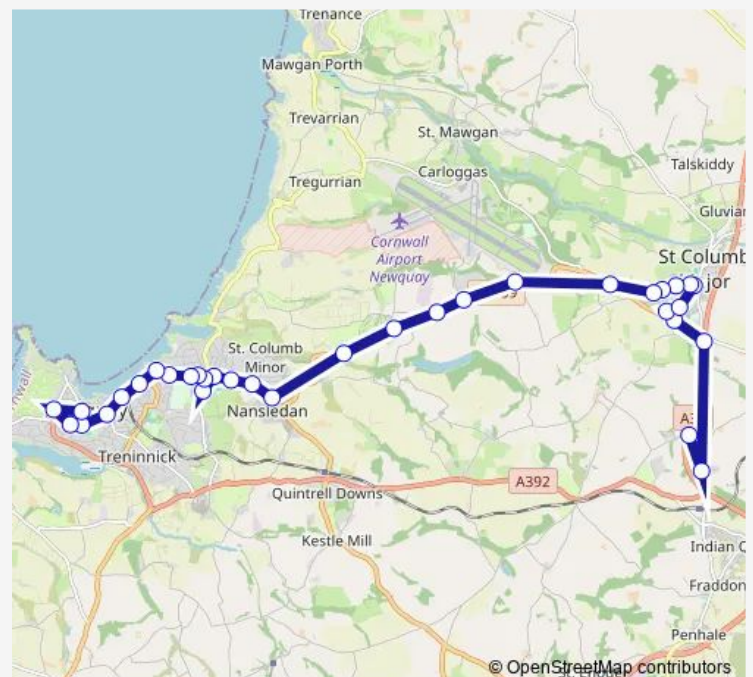

Shop Corner

Duchy Avenue

Henver Road

Route schedule

Turning Circle — Bus Station

Monday 07:40

Tuesday 07:40

Wednesday 07:40

Thursday 07:40

Friday 07:40

Saturday —

Sunday —

Route info

Direction: Turning Circle

Stops: 34

Trip Duration: 0 hour 58 min

22 stops

[Open route schedule](#)

Tretherras School Grounds

Porth Four Turns

Henver Road

Duchy Avenue

Shop Corner

Quintrell Road

Route schedule

Tretherras School Grounds — Turning Circle

Monday 15:15

Tuesday 15:15

Wednesday 15:15

Thursday 15:15

Friday 15:15

Saturday —