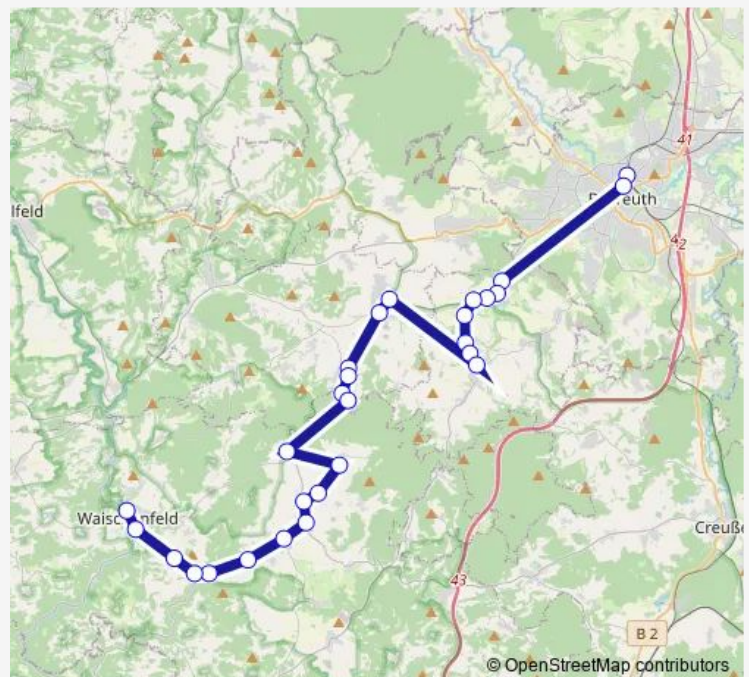

Weiher (b. Ahorntal) Ab Adlitz

### Route schedule

Bayreuth Hbf — Waischenfeld Fischergasse

Monday 23:55

Tuesday 23:55

Wednesday 23:55

Thursday 23:55

Friday 23:55

Saturday —

### Route info

Direction: Bayreuth Hbf

Stops: 27

Trip Duration: 0 hour 43 min

■ 394.5

BusMaps

Kirchahorn

Schweinsmühle

## Route info

Direction: Glashütten Altenheim

Stops: 15

Trip Duration: 0 hour 26 min