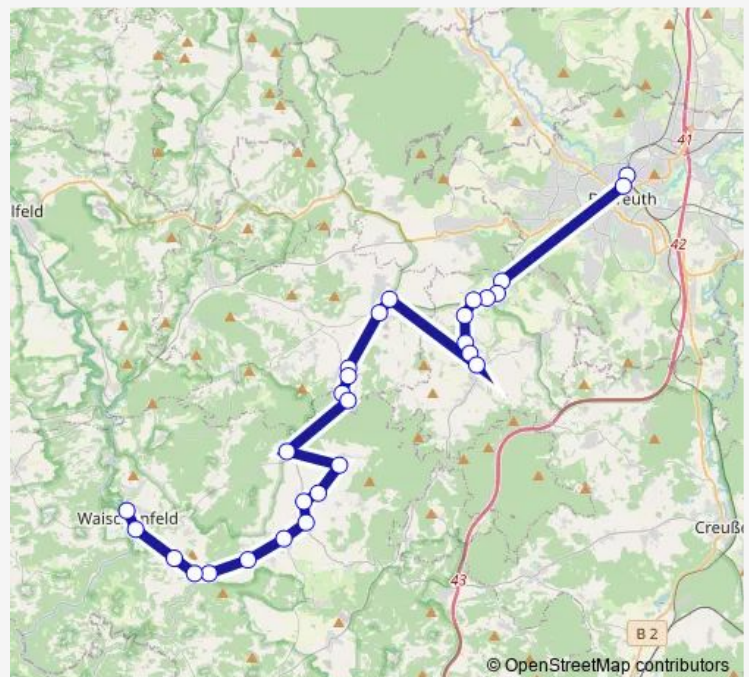

Reizendorf

Freiahorn Gasthaus Wiegärtner

Weiher (b. Ahorntal) Ab Adlitz

Route schedule

Bayreuth Hbf — Waischenfeld Fischergasse

Monday 23:55

Tuesday 23:55

Wednesday 23:55

Thursday 23:55

Friday 23:55

Saturday —

Sunday 23:55

Route info

Direction: Bayreuth Hbf

Stops: 27

Trip Duration: 0 hour 43 min

Direction

Glashütten Altenheim — Bayreuth Hbf

15 stops

[Open route schedule](#)

Glashütten Altenheim

Glashütten Siedlung

Glashütten Post

Glashütten Nord

Thursday 17:28-18:58

Friday 17:28-18:58

Saturday 16:31

Sunday 11:25-16:25

Route info

Direction: Glashütten Altenheim

Stops: 15

Trip Duration: 0 hour 26 min