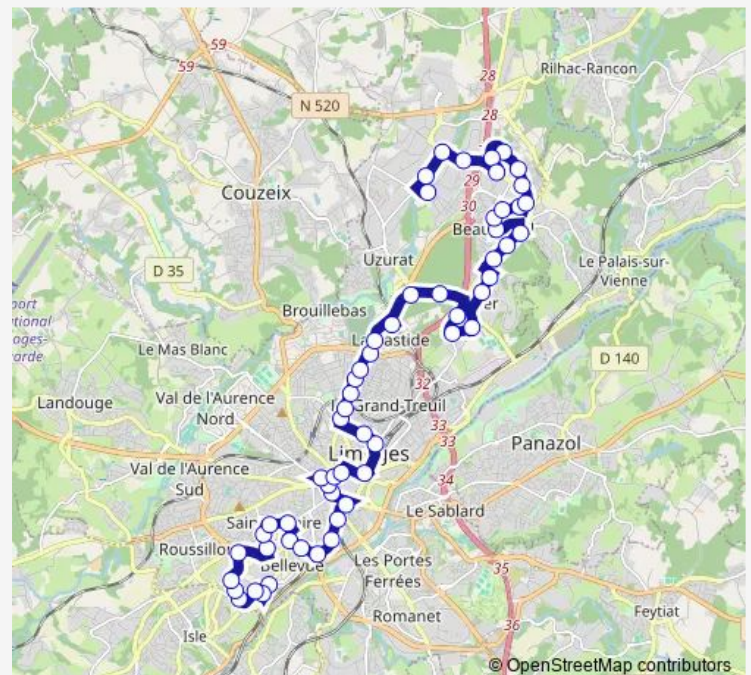

Pôle La Bastide quai A2

### Route schedule

L. Serpollet — Ch. Le Gendre

Monday —

Tuesday —

Wednesday —

Thursday —

Friday —

Saturday —

### Route info

Direction: L. Serpollet

Stops: 53

Trip Duration: 0 hour 57 min

D10 — L. Serpollet <> Ch. Le Gendre

Cimetière

Arcades

Joinville