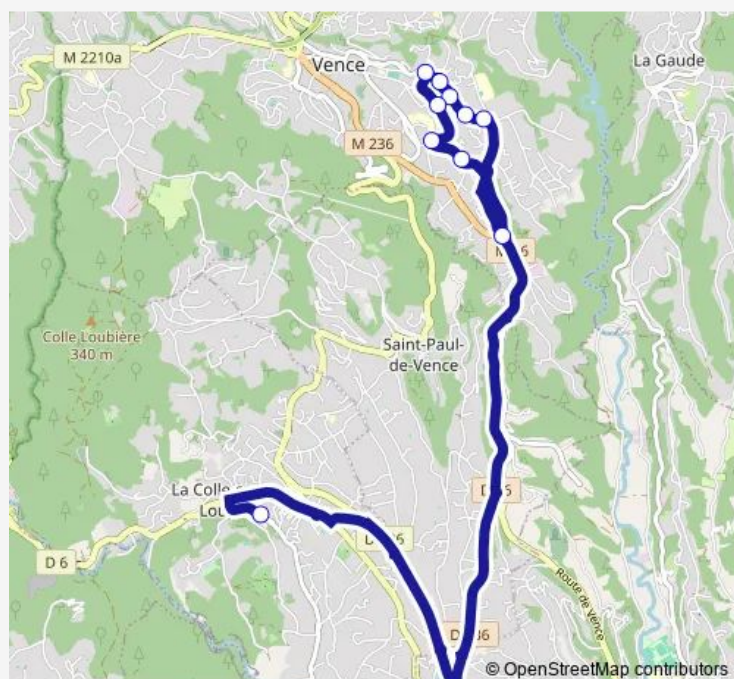

Tuesday 16:10-17:10

Wednesday 12:20

Thursday 16:10-17:10

Friday 16:10-17:10

Saturday —

Sunday —

**Route info**

Direction: College Yves Klein

Stops: 8

Trip Duration: 0 hour 22 min

6109 — 6109 \_ Vence (vosgelade) - LA Colle SUR Loup

## Direction

Pharmacie Vosgelade — College Yves Klein

8 stops

[Open route schedule](#)

Pharmacie Vosgelade

Venciannes

Poutaouchoun

Puits du Renard

## Route schedule

Pharmacie Vosgelade — College Yves Klein

Monday 07:25-08:25

Tuesday 07:25-08:25

Wednesday 07:25-08:25

Thursday 07:25-08:25

Friday 07:25-08:25

Saturday —