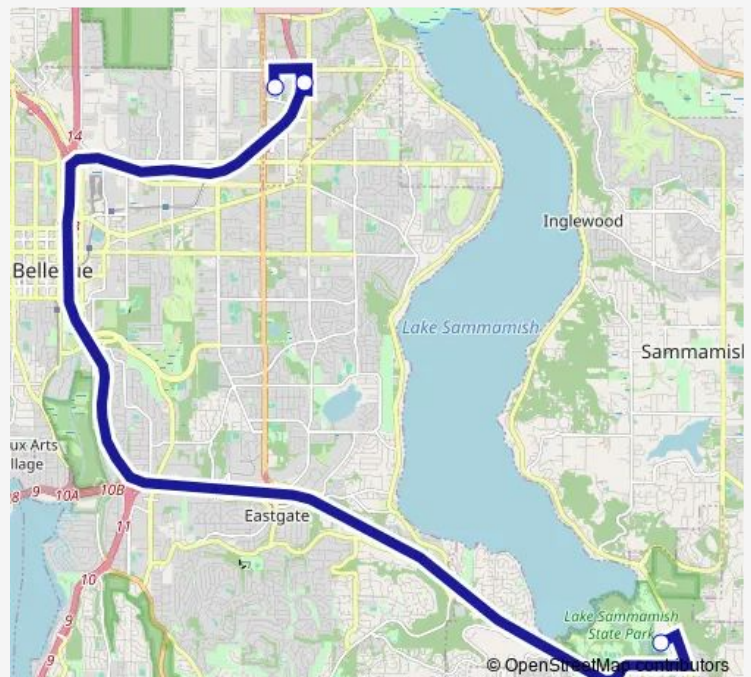

Otc

Route schedule

Sammamish Campus — Otc

Monday 15:30-18:20

Tuesday 15:30-18:20

Wednesday 15:30-18:20

Thursday 15:30-18:20

Friday 15:30-18:20

Saturday —

Sunday —

Route info

Direction: Sammamish Campus

Stops: 3

Trip Duration: 0 hour 55 min

■ Sammamish Commute Pm

Bus time schedules and route maps are available in an offline PDF at busmaps.com. Use the busmaps.com website to see live bus times, train schedule or subway schedule, and step-by-step directions for all public transit in Seattle