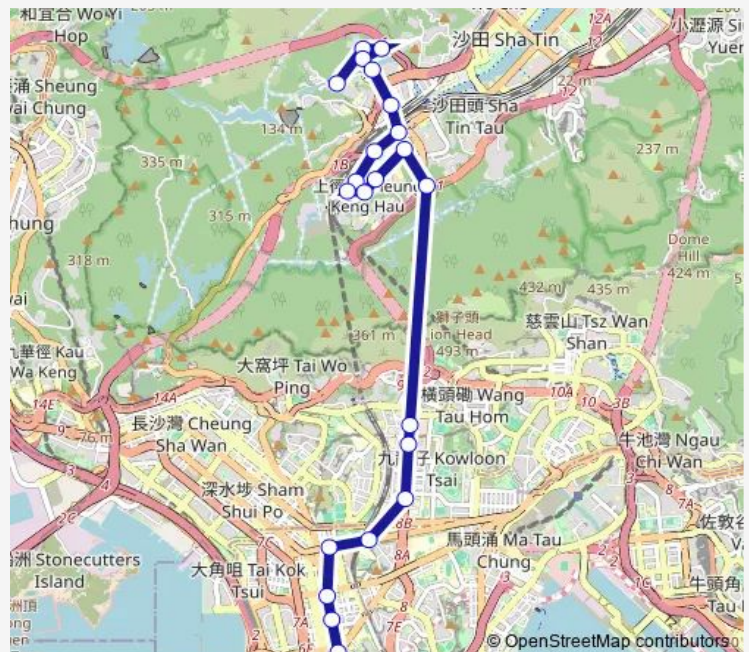

[Ctb] TAI WAI Market, MEI TIN Road[[Kmb+Ctb] TAI WAI Market/
Tai WAI Market, MEI TIN Road[[Kmb] TAI WAI Market[[Lwb] TAI WAI Market

[Ctb] TIN SAM Village, CHE Kung MIU Road[[Kmb+Ctb] TAI WAI BBI - TIN SAM Village/
Tin SAM Village, CHE Kung MIU Road[[Kmb] TAI WAI BBI - TIN SAM Village[[Lwb] TAI WAI BBI - TIN SAM Village

[Ctb] Carado Garden, CHE Kung MIU Road[[Kmb+Ctb] Carado Garden/
Carado Garden, CHE Kung MIU Road[[Kmb] Carado Garden[[Lwb] Carado Garden

[Ctb] HIN Yeung House HIN Keng Estate, CHE Kung MIU Road[[Kmb+Ctb] HIN Yeung House HIN Keng Estate/
Hin Yeung House HIN Keng Estate, CHE Kung MIU Road[[Kmb] HIN Yeung House HIN Keng Estate[[Lwb] HIN Yeung House HIN Keng Estate

[Ctb] HIN Keng Shopping Centre, CHE Kung MIU Road[[Kmb+Ctb] HIN Keng Shopping Centre/
Hin

Route schedule

[Kmb+Ctb] MEI TIN BUS Terminus/
Mei TIN Estate[[Kmb] MEI TIN BUS Terminus — [Kmb+Ctb] Public Square Street YAU MA TEI/
Public Square Street, Nathan Road[[Kmb] Public Square Street YAU MA Tei

Monday	07:30-08:30
Tuesday	07:30-08:30
Wednesday	07:30-08:30
Thursday	07:30-08:30
Friday	07:30-08:30
Saturday	—
Sunday	—

Route info

Direction: [Kmb+Ctb] MEI TIN BUS Terminus/
Mei TIN Estate[[Kmb] MEI TIN BUS Terminus

Stops: 23

Trip Duration: 0 hour 48 min