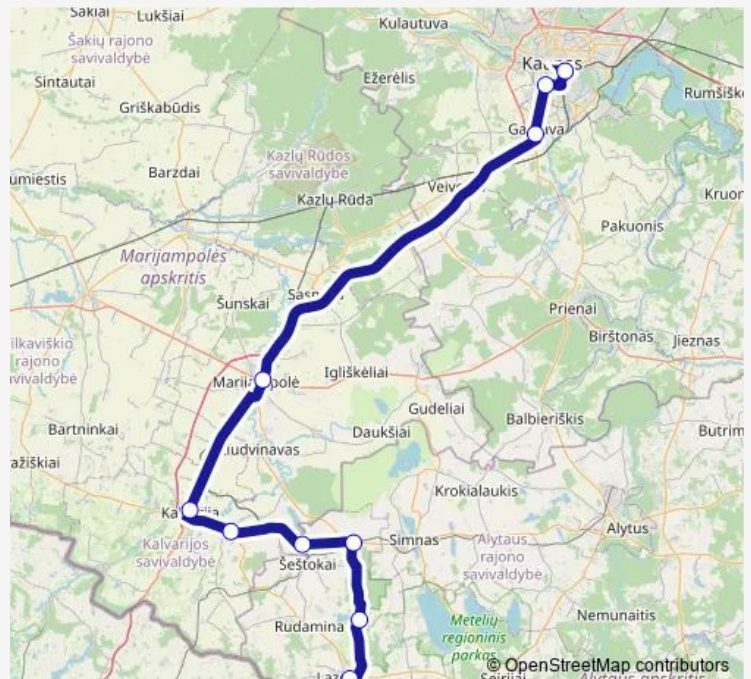

**Route info**

Direction: Lazdijų autobusų stotis

Stops: 10

Trip Duration: 2 hour 10 min

■ M-316 — Kaunas-Lazdijai

M-316 Bus time schedules and route maps are available in an offline PDF at [busmaps.com](https://busmaps.com). Use the [busmaps.com](https://busmaps.com) website to see live bus times, train schedule or subway schedule, and step-by-step directions for all public transit in Marijampole